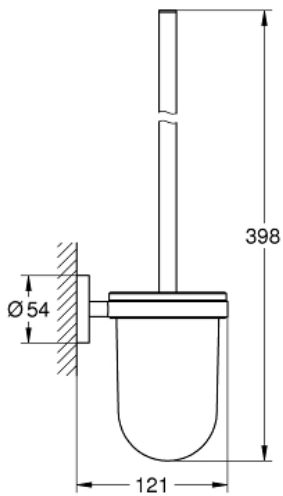

ESSENTIALS
Toilet Brush Set
MODEL # 40374001

Pure Freude
an Wasser

GROHE

Product Description:
ESSENTIALS
Toilet Brush Set

Standard Specification:

- Material: Glass/Metal
- Wall mount
- Concealed fastening
- **GROHE StarLight** chrome finish