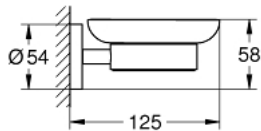

40 444 001 ESSENTIALS SOAP DISH WITH HOLDER

PRODUCT DESCRIPTION

- material: glass / metal
- consisting of:
 - holder (40 369 001)
 - soap dish (40 368 001)
- concealed fastening
- GROHE StarLight chrome finish
- suitable for screwing (including screws and dowels) or gluing (glue 40 915 000 sold separately)

40 444 001 ESSENTIALS SOAP DISH WITH HOLDER

SPARE PARTS

1: Soap dish (Order-nr. 40368001)