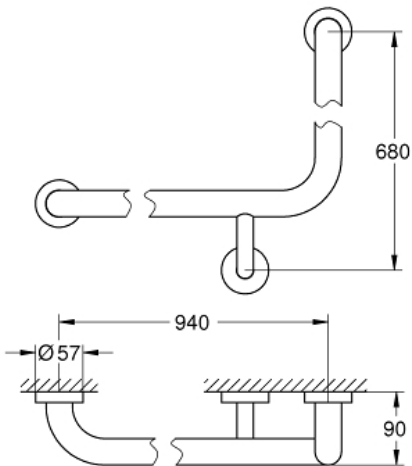

ESSENTIALS
Grip bar
MODEL # 40797001

Pure Freude
an Wasser

Product Description:
ESSENTIALS
Grip bar

Standard Specification:

- Material: Metal
- 737 x 997 mm (functional length 680 x 940 mm)
- Concealed fastening
- **GROHE StarLight** chrome finish

Applicable Codes & Standards:

- ICC/ANSI A117.1

Color:

- 40797001 StarLight Chrome