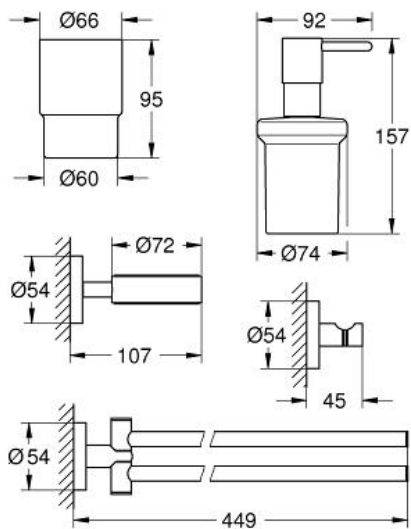

ESSENTIALS
MODEL # 40846001

Pure Freude
an Wasser

GROHE

Product Description:
ESSENTIALS

Standard Specification:

- Material: Metal
- Soap dispenser with holder (40 448 001)
- Crystal glass with holder (40 447 001)
- Double towel bar (40 371 001)
- Robe hook (40 364 001)
- Concealed fastening
- **GROHE StarLight** finish

Color:

- 40846001 StarLight Chrome