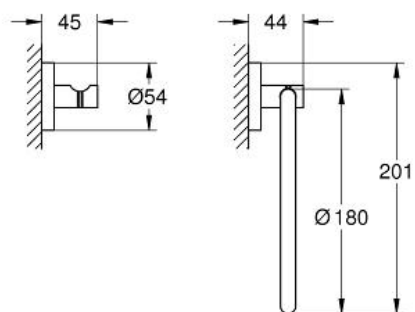

ESSENTIALS  
MODEL # 40821EN1

Pure Freude  
an Wasser

GROHE

**Product Description:**  
ESSENTIALS

**Standard Specification:**

- Material: Metal
- Towel ring (40 365 EN1)
- Robe hook (40 364 EN1)
- 24" Towel rail (654 mm) (40 366 EN1)
- Concealed fastening
- **GROHE StarLight** finish

**Color:**

- 40821EN1 Brushed Nickel