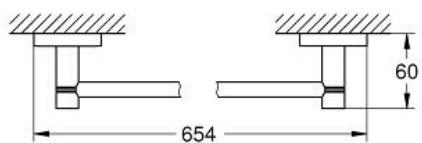

ESSENTIALS  
MODEL # 40821EN1

Pure Freude  
an Wasser

GROHE

**Product Description:**  
ESSENTIALS

**Standard Specification:**

- Material: Metal
- Towel ring (40 365 EN1)
- Robe hook (40 364 EN1)
- 24" Towel rail (654 mm) (40 366 EN1)
- Concealed fastening
- **GROHE StarLight** finish

**Color:**

- 40821EN1 Brushed Nickel