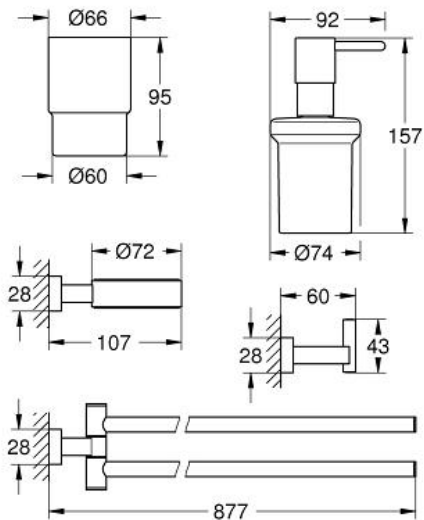

ESSENTIALS CUBE

MODEL # 40847001

Pure Freude
an Wasser

GROHE

Product Description: ESSENTIALS CUBE

Standard Specification:

- Material: Glass/Metal
- Soap dispenser with holder (40 756 001)
- Crystal glass with holder (40 755 001)
- Double towel bar (40 624 001)
- Includes robe hook (40 511 001)
- Concealed fastening
- **GROHE StarLight** finish

Color:

□ 40847001 StarLight Chrome