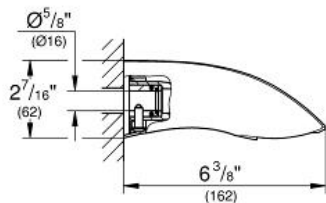

EUROSMART
Tub Spout
MODEL # 13354002

Pure Freude
an Wasser

Product Description:
EUROSMART
Tub Spout

Standard Specification:

- SlipFit installation
- GROHE StarLight chrome finish

Applicable Codes & Standards: