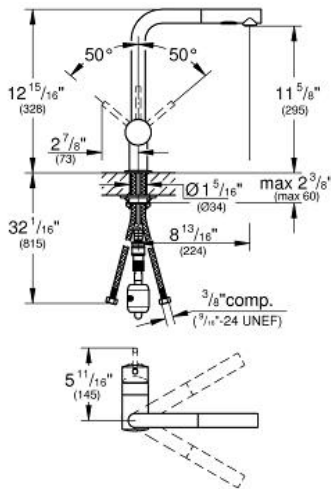

MINTA  
Single-Handle Kitchen Faucet  
MODEL # 30300000

Pure Freude  
an Wasser

GROHE

**ADA**

**Product Description:**  
MINTA  
Single-Handle Kitchen Faucet

**Standard Specification:**

- L-spout
- Single hole installation
- **GROHE StarLight** chrome finish
- **GROHE SilkMove** ceramic cartridge
- **GROHE EasyDock** guarantees easy retraction and smooth docking back to the starting position
- flow strainer
- **Pull-out Dual Spray Control** - switches back and forth between regular flow and spray
- Diverter: laminar spray/SpeedClean shower jet
- Automatic return to laminar spray
- Adjustable flow rate limiter
- Swivel Spout
- Swivel area 360°
- Integrated non-return valve
- Stainless steel flex lines
- Quick installation system
- Min. recommended pressure: 15 psi (1.0 bar)
- 1.75 gpm
- CALGreen compliant
- 12 15/16" Faucet height
- 11 5/8" Aerator height
- 8 13/16" Faucet reach

**Applicable Codes & Standards:**

- Energy Policy Act of 1992

**Color:**

- 30300000 StarLight Chrome