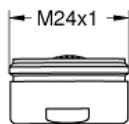

Flow control
MODEL # 48159EN0

Pure Freude
an Wasser

GROHE

Product Description:

Flow control

Standard Specification:

- M 24 x 1
- Flow class PCA
- **SpeedClean** anti-lime system

Color: