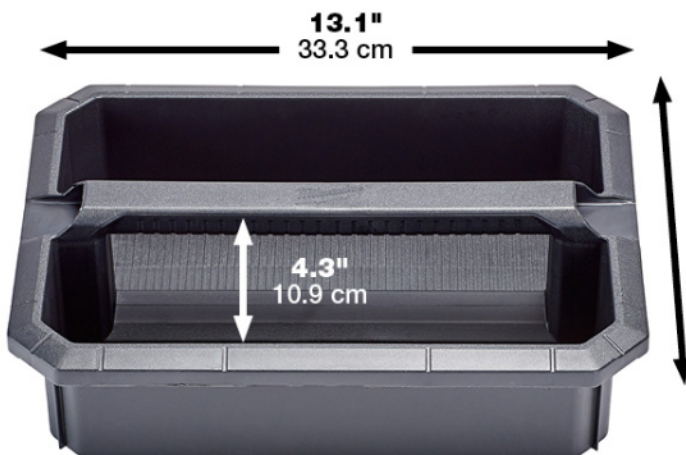

PACKOUT™

MODULAR STORAGE SYSTEM

ROLLING TOOL BOX

48-22-8426

250 LBS
CAPACITY

IMPACT
RESISTANT
BODY

MOST
DURABLE
WHEELS

10"
25.4 cm