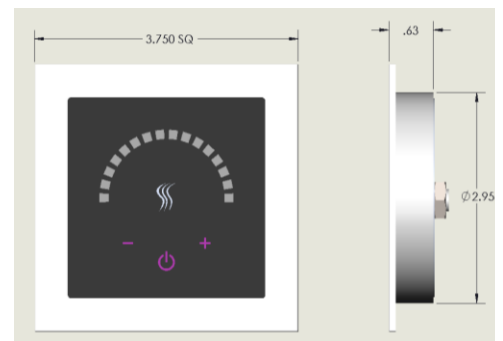

Finish Chart:

Select desired finish and replace XX with code. No-Touch Aromatherapy steam head and control finishes.

PC = Polished Chrome	PN = Polished Nickel
SC = Satin Chrome	SN = Satin Nickel
PB = Polished Brass	BN = Black Nickel
SB = Satin Brass	AN = Antique Nickel
AB = Antique Brass	PG = Polished Gold
COP = Polished Copper	ORB = Oil Rubbed Bronze
ACOP = Antique Copper	WHT = White

Product Specification:

The user interface control shall be 3.75" x 3.75" x 0.63" in dimension. The Control shall be made from billet aluminum and includes the ability to operate and control: Smart Steam and PowerFlush™ System, using 100% networked digital technology.

Shipping Information:

Weight..... 4 lbs.
 Length.....12 in.
 Width.....12 in.
 Height.....6 in.

Style Information:

The control is Modern Recessed and the steam head is Modern

Modern recessed is flush with wall within: .10"