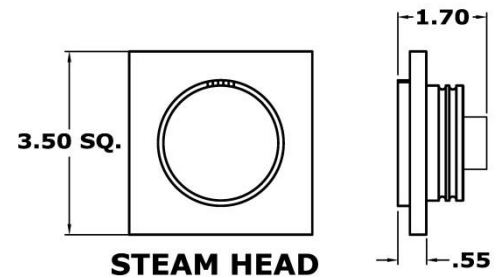

Installation Notes:

The control should be installed 60" inches from the floor of the shower, inside the shower only, and away from the steam head.

The steam head should be installed 12" inches from the floor and 6" from any wall. Locate as far as possible from the bathing seating area or location of the users and not below any fixtures.

Finish Chart:

Select desired finish and replace XX with code. No-Touch Aromatherapy steam head and control finishes.

PC = Polished Chrome	PN = Polished Nickel
SC = Satin Chrome	SN = Satin Nickel
PB = Polished Brass	BN = Black Nickel
SB = Satin Brass	AN = Antique Nickel
AB = Antique Brass	PG = Polished Gold
COP = Polished Copper	ORB = Oil Rubbed Bronze
ACOP = Antique Copper	WHT = White

Product Specification:

The user interface control shall be 3.75" x 3.75" x 0.63" in dimension. The Control shall be made from billet aluminum and includes the ability to operate and control: Smart Steam and PowerFlush™ System, using 100% networked digital technology.

Shipping Information:

Weight..... 4 lbs.
 Length.....12 in.
 Width.....12 in.
 Height.....6 in.

Style Information:

The control is Modern Recessed and the steam head is Modern

Modern recessed is flush with wall within: .10"