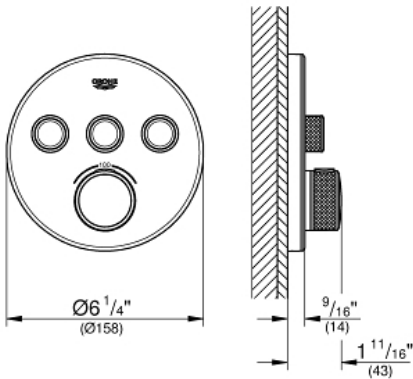

GROHTHERM SMARTCONTROL Triple Function Thermostatic Trim with Control Module

MODEL # 29161LS0

Pure Freude an Wasser

GROHE

GROHE America, Inc | 200 North Gary Avenue, Suite G, Roselle, IL 60172
Phone: +1 (800) 444-7643 | Fax: +1 (800) 225-2778 | us-customerservice@grohe.com

Product Description:

Triple Function Thermostatic Trim with Control Module

Standard Specification:

- Final installation set for:
- Required rough-in-set sold separately (GROHE Rapido SmartBox 35 601 000)
- Metal wall escutcheon with **GROHE QuickFix** (covered escutcheon and shaft sealing, covered fixing), 6° angle adjustable
- 3/8" (10mm) thin profile escutcheon
- **GROHE StarLight** finish
- SmartControl push for ON-OFF, turn for volume adjustment from EcoJoy to Full Flow
- Includes various icons to customize push buttons
- **GROHE TurboStat** Compact cartridge with wax thermoelement
- **GROHE SafeStop** safety button at 100°F/38°C
- Built-in check valve with dirt strainer
- Multiple outlets can be run simultaneously
- Cover plate in moon white acrylic glass
- Maximum flow performance combined: 9.5gpm (36L/min) @ 43.5 psi (3 bar)
- Optional flow reducer for CALGreen compliance included

Applicable Codes & Standards:

- ASME A112.18.1/CSA B125.1
- CalGreen

Color:

- 29161LS0 Moon White