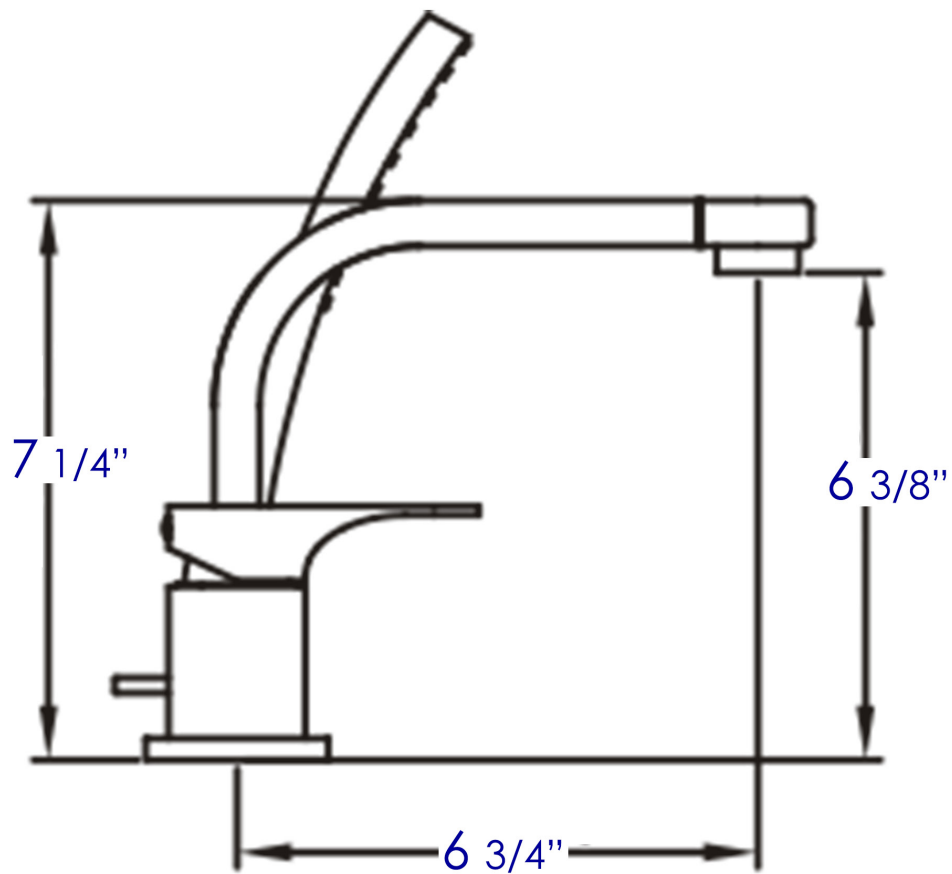

AB2703

Deck Mounted Tub Filler and Round Hand Held Shower Head

Note: All product dimensions are approximate and should be verified on site prior to installation.
Visit www.ALFIbrand.com for more information.