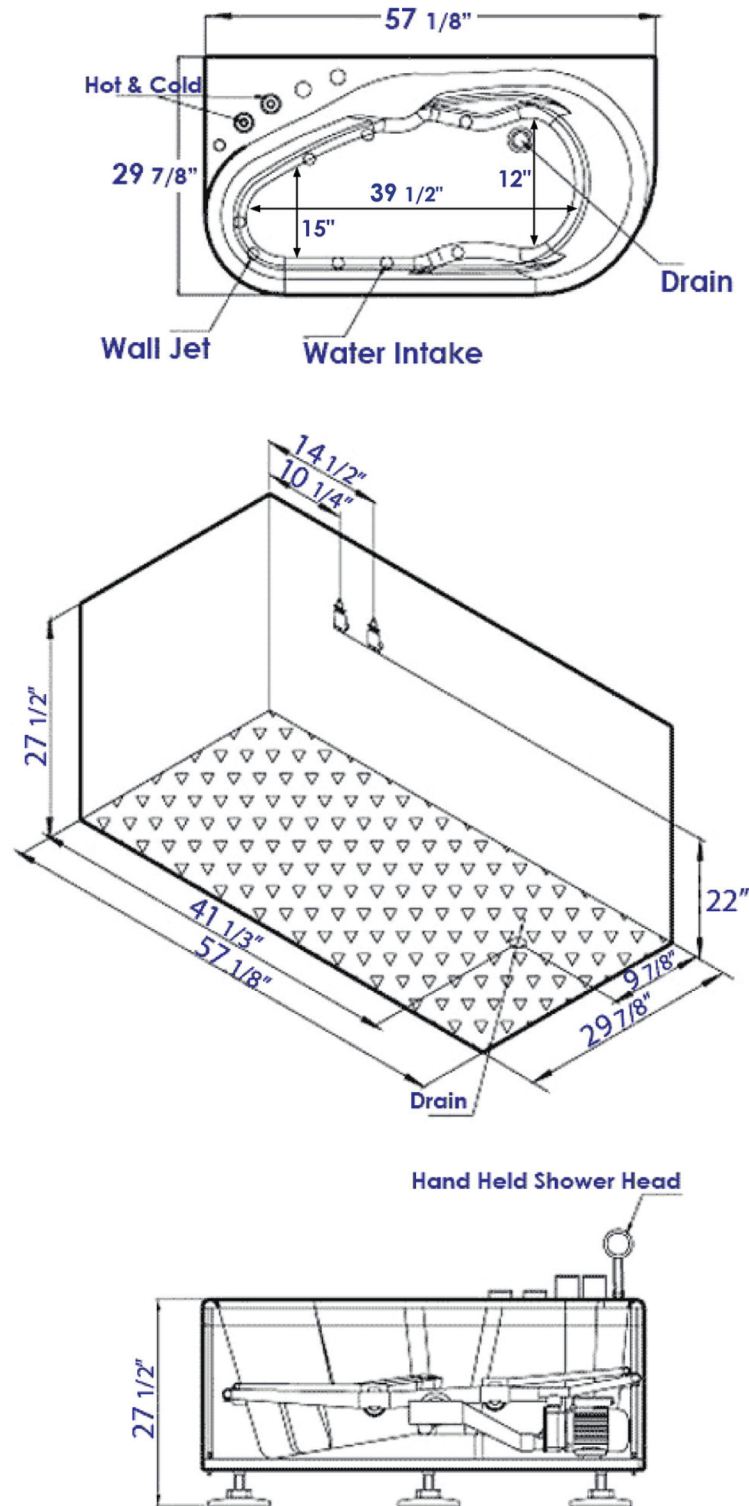

AM175-L

57" White Acrylic Corner Jetted Whirlpool Bathtub
w/ Fixtures

EAGO USA

Note: All product dimensions are approximate and should be verified on site prior to installation.
Visit www.EAGOUSA.com for more information.