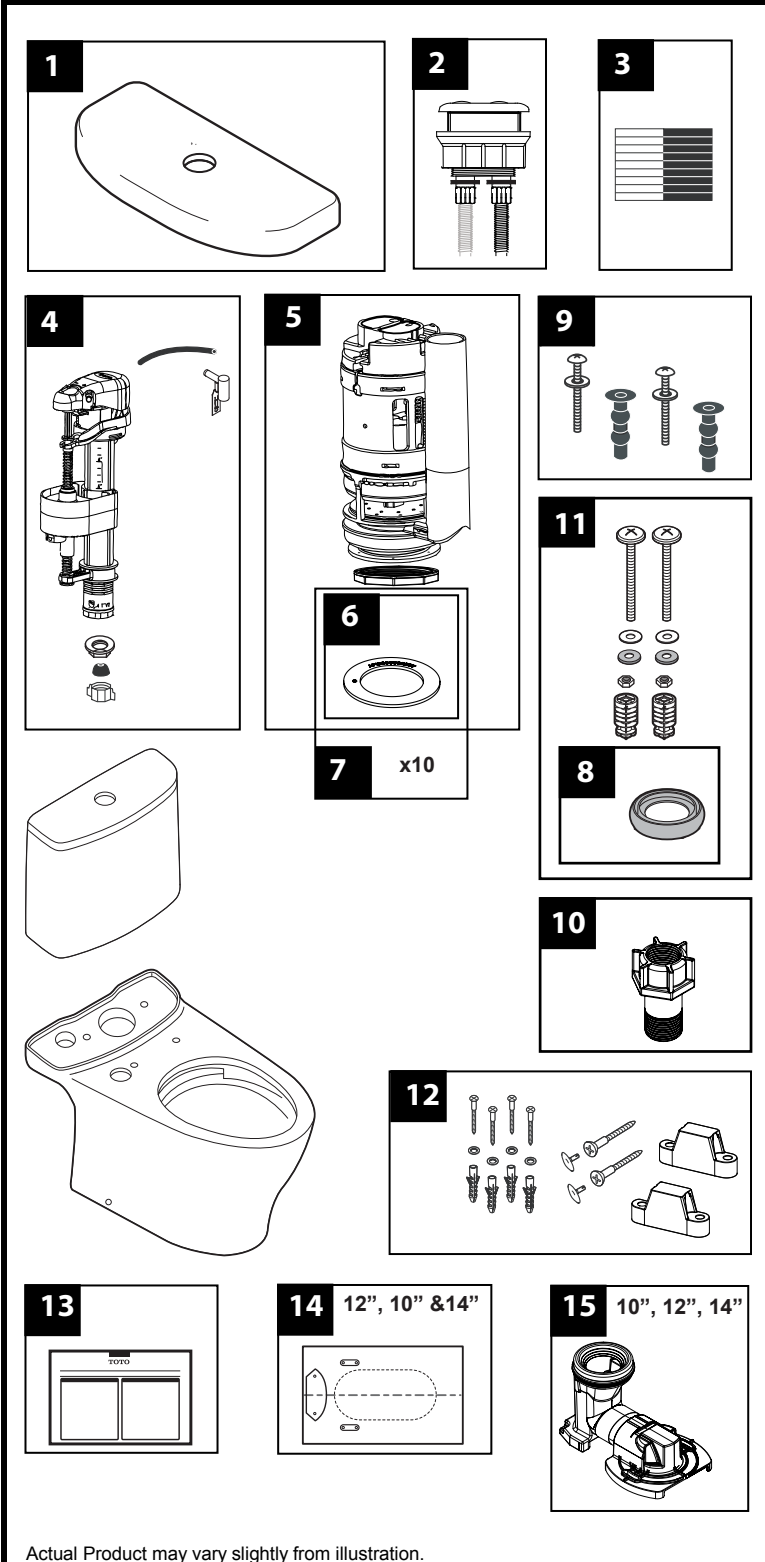

Aquia® IV 1.28 & 0.8 Gpf Toilet, Elongated, DynaMax™ Tornado Flush®, Unifit Rough-In, Push button, (including CeFiONtect™)

Item	Part	Description
1	TCU446CRE#01	Tank Lid w/ Velcro Tape - Cotton White
	TCU446CRE#03	Tank Lid w/ Velcro Tape - Bone
	TCU446CRE#11	Tank Lid w/ Velcro Tape - Colonial White
	TCU446CRE#12	Tank Lid w/ Velcro Tape - Sedona Beige
	TCU446CRE#51	Tank Lid w/ Velcro Tape - Ebony
2	THU735#CP-A	Push Button Assembly - Chrome Plated
3	THU107	Velcro tape
4	TSU83.07-A	Fill Valve Assembly
5	THU738-A	Flush Valve Assembly, 1.28 GPF
6	9BU112E-A	Flush Valve Seal Gasket (1 piece)
7	THU744	Flush Valve Seal Gasket (10 pieces)
8	9BU109E-A	Tank to Bowl Gasket
9	THU651N	Seat Top Mounting Hardware
10	9AU321-A	Washlet Adapter
11	THU741-A	Tank to Bowl Mounting Hardware
12	THU742#01-A	Toilet Mounting Hardware (for #01 & #11)
	THU742#03-A	Toilet Mounting Hardware
	THU742#12-A	Toilet Mounting Hardware
	THU742#51-A	Toilet Mounting Hardware
13	0GU179	Installation Instruction
14	0GU181-A	12" Unifit Rough-In Template
	0GU182-A	10" & 14" Unifit Rough-In Template
15	TSU08W.10	Unifit Rough-In 10"
	TSU08W.12	Unifit Rough-In 12"
	TSU08W.14	Unifit Rough-In 14"

Note:

Product Number Explanations		
Two-Piece Toilet	Tank	Bowl
(CST) Gravity Type Toilet	(ST) Tank	(CT) Bowl
(MS) Toilet & Seat Combo	(446) Model	(446) Model
(MW) Toilet & Washlet Combo	(E) 1.28 Gpf / 4.8Lpf	(C) DynaMax™
(446) Model	(M) Dual flush	Tornado Flush®
(C) DynaMax™ Tornado Flush®		(G) CeFiONtect™
(E) 1.28 Gpf / 4.8Lpf		(T40) Washlet+
(M) Dual flush		
(G) CeFiONtect		