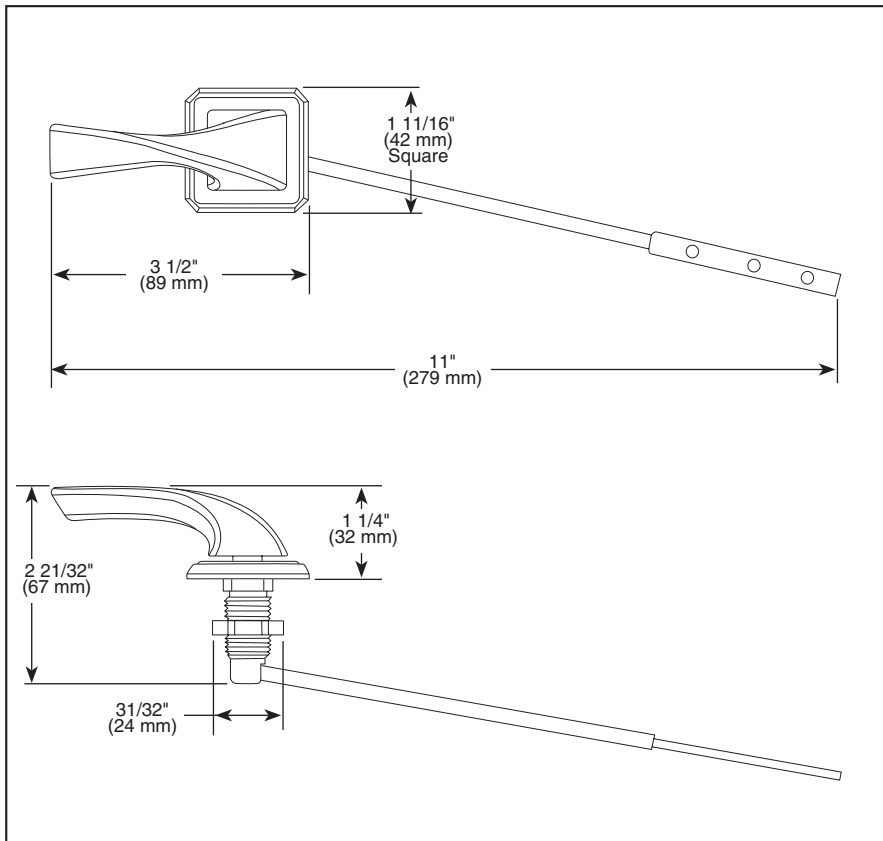

BRIZO®

ACCESSORIES

- Virage™ Bath Collection
- Front Mount Flush Lever

696030▲

Submitted Model No.: _____

Specific Features: _____

▲ Designate proper finish suffix

STANDARD SPECIFICATIONS: