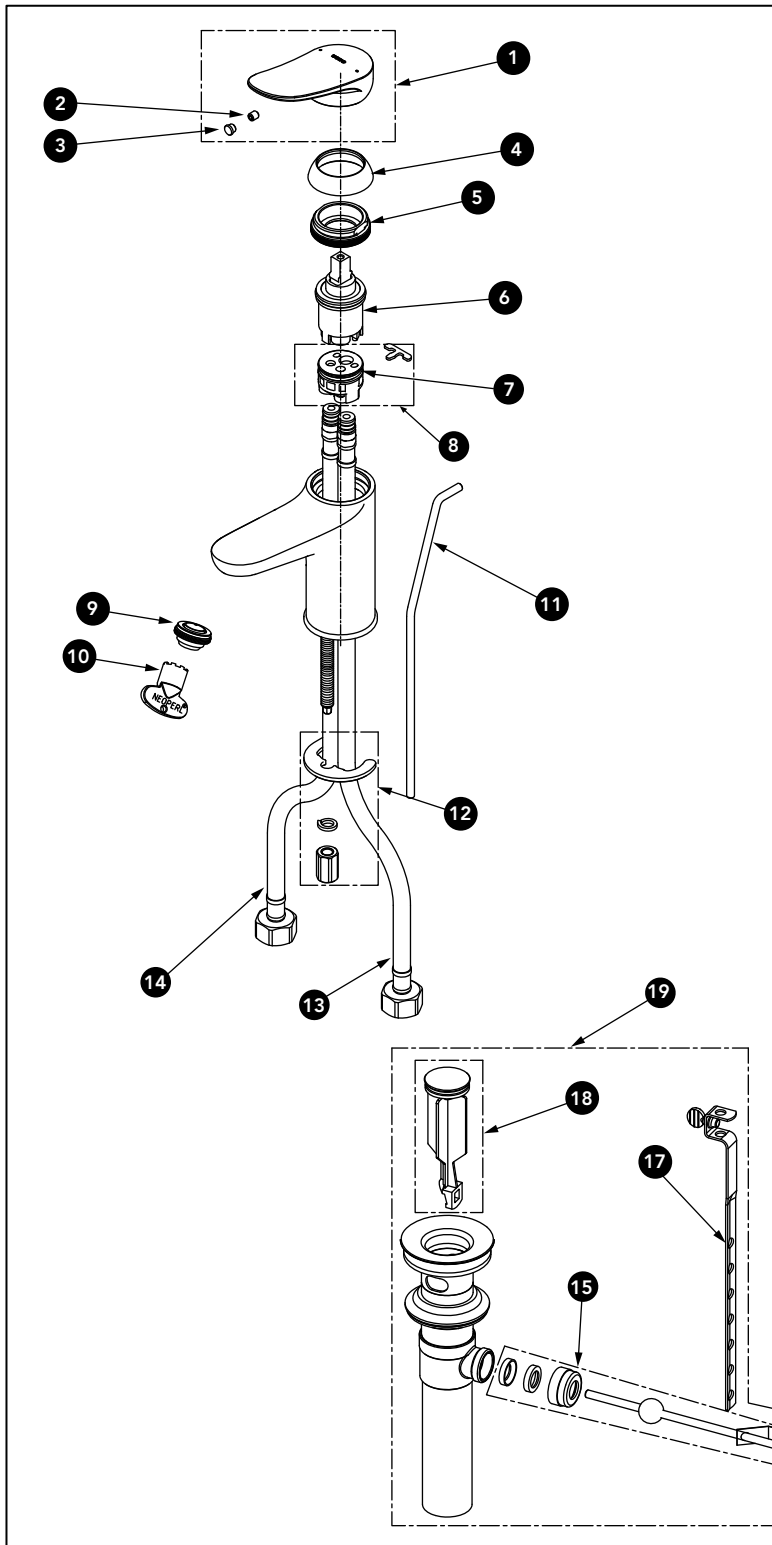

LF Single Handle Lavatory Faucet

TLS04301U

Item	Part	Description
1*	THP5131#\$\$	Handle
2	THP5110	Set Screw
3	THP5296	Plug
4*	THP5111#\$\$	Escutcheon
5	THP5132	Valve Cap
6	THP5133	Cartridge
7	THP5115	O-Ring
8	THP5134	Cartridge Base
9	THP5164	Aerator
10	THP5118	Aerator Key
11*	THP5135#\$\$	Drain Lift Rod
12	THP5120	Spout Mounting Hardware
13	THP5121	Supply Hose (Cold)
14	THP5122	Supply Hose (Hot)
15	THP5137	Pivot Arm + Bushings
16	THP5138	Connecting Spring Piece
17	THP5139	Connector Rod
18*	THP5140#\$\$	Plunger
19*	THP5141#\$\$	Drain Assembly

* Please specify finish when ordering

LEGEND
\$\$ = Denotes Finish
#CP = Polished Chrome
#BN = Brushed Nickel