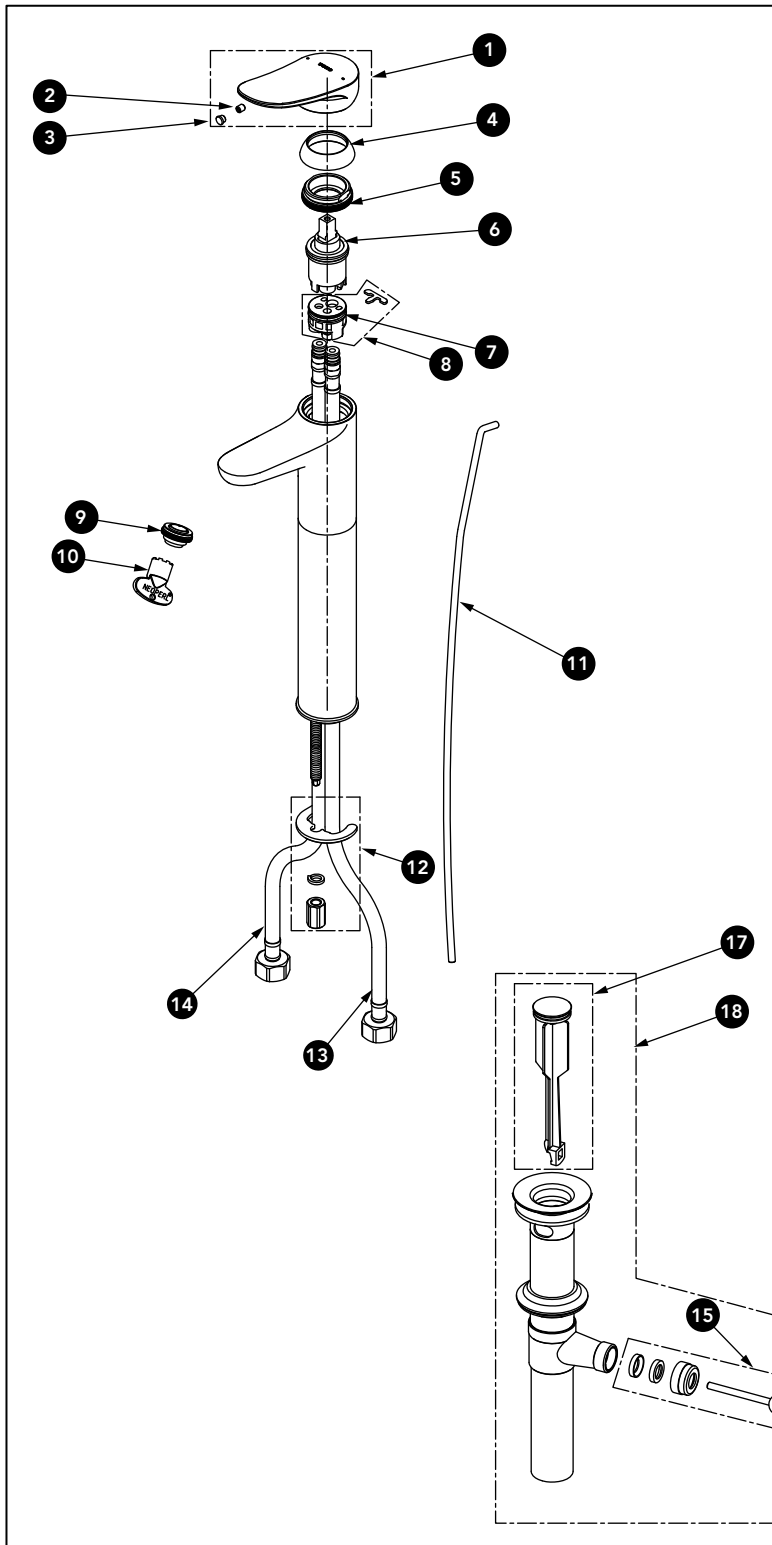

LF Single Handle Lavatory Faucet(L)

Item	Part	Description
------	------	-------------

1*	THP5131#\$\$	Handle
2	THP5110	Set Screw
3	THP5296	Plug
4*	THP5111#\$\$	Escutcheon
5	THP5132	Valve Cap
6	THP5133	Cartridge
7	THP5115	O-Ring
8	THP5134	Cartridge Base
9	THP5164	Aerator
10	THP5118	Aerator Key
11*	THP5119#\$\$	Drain Lift Rod
12	THP5120	Spout Mounting Hardware
13	THP5206	Supply Hose (Cold)
14	THP5207	Supply Hose (Hot)
15	THP5136	Pivot Arm + Bushings
16	THP5124	Drain Lift Rod Connecting Part
17*	THP5142#\$\$	Plunger
18*	THP5143#\$\$	Drain Assembly

* Please specify finish when ordering

LEGEND
\$\$ = Denotes Finish
#CP = Polished Chrome
#BN = Brushed Nickel