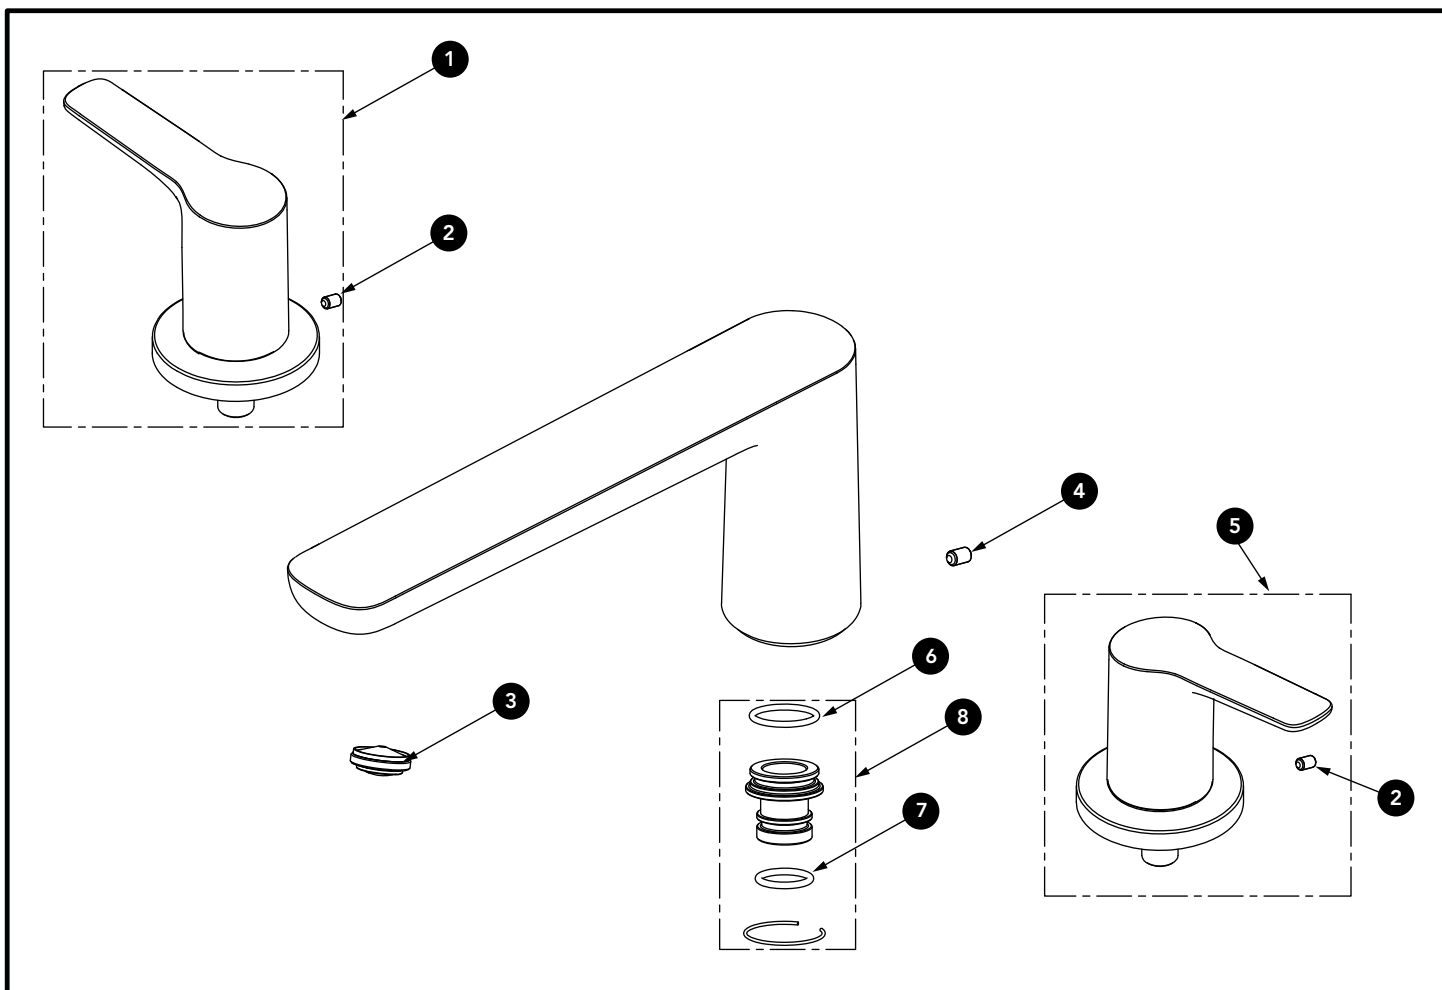

GS Roman Tub Filler Trim (3-Hole)

Item	Part	Description
1*	THP5183#\$\$	Handle (HOT)
2	THP4365	Set Screw
3	THP5214	Aerator
4	THP5178	Set Screw
5*	THP5184#\$\$	Handle (COLD)
6	THP5180	O-Ring
7	THP5181	O-Ring
8	THP5182	Valve Connector

* Please specify finish when ordering

LEGEND
\$\$ = Denotes Finish
#CP = Polished Chrome
#BN = Brushed Nickel
#PN = Polished Nickel