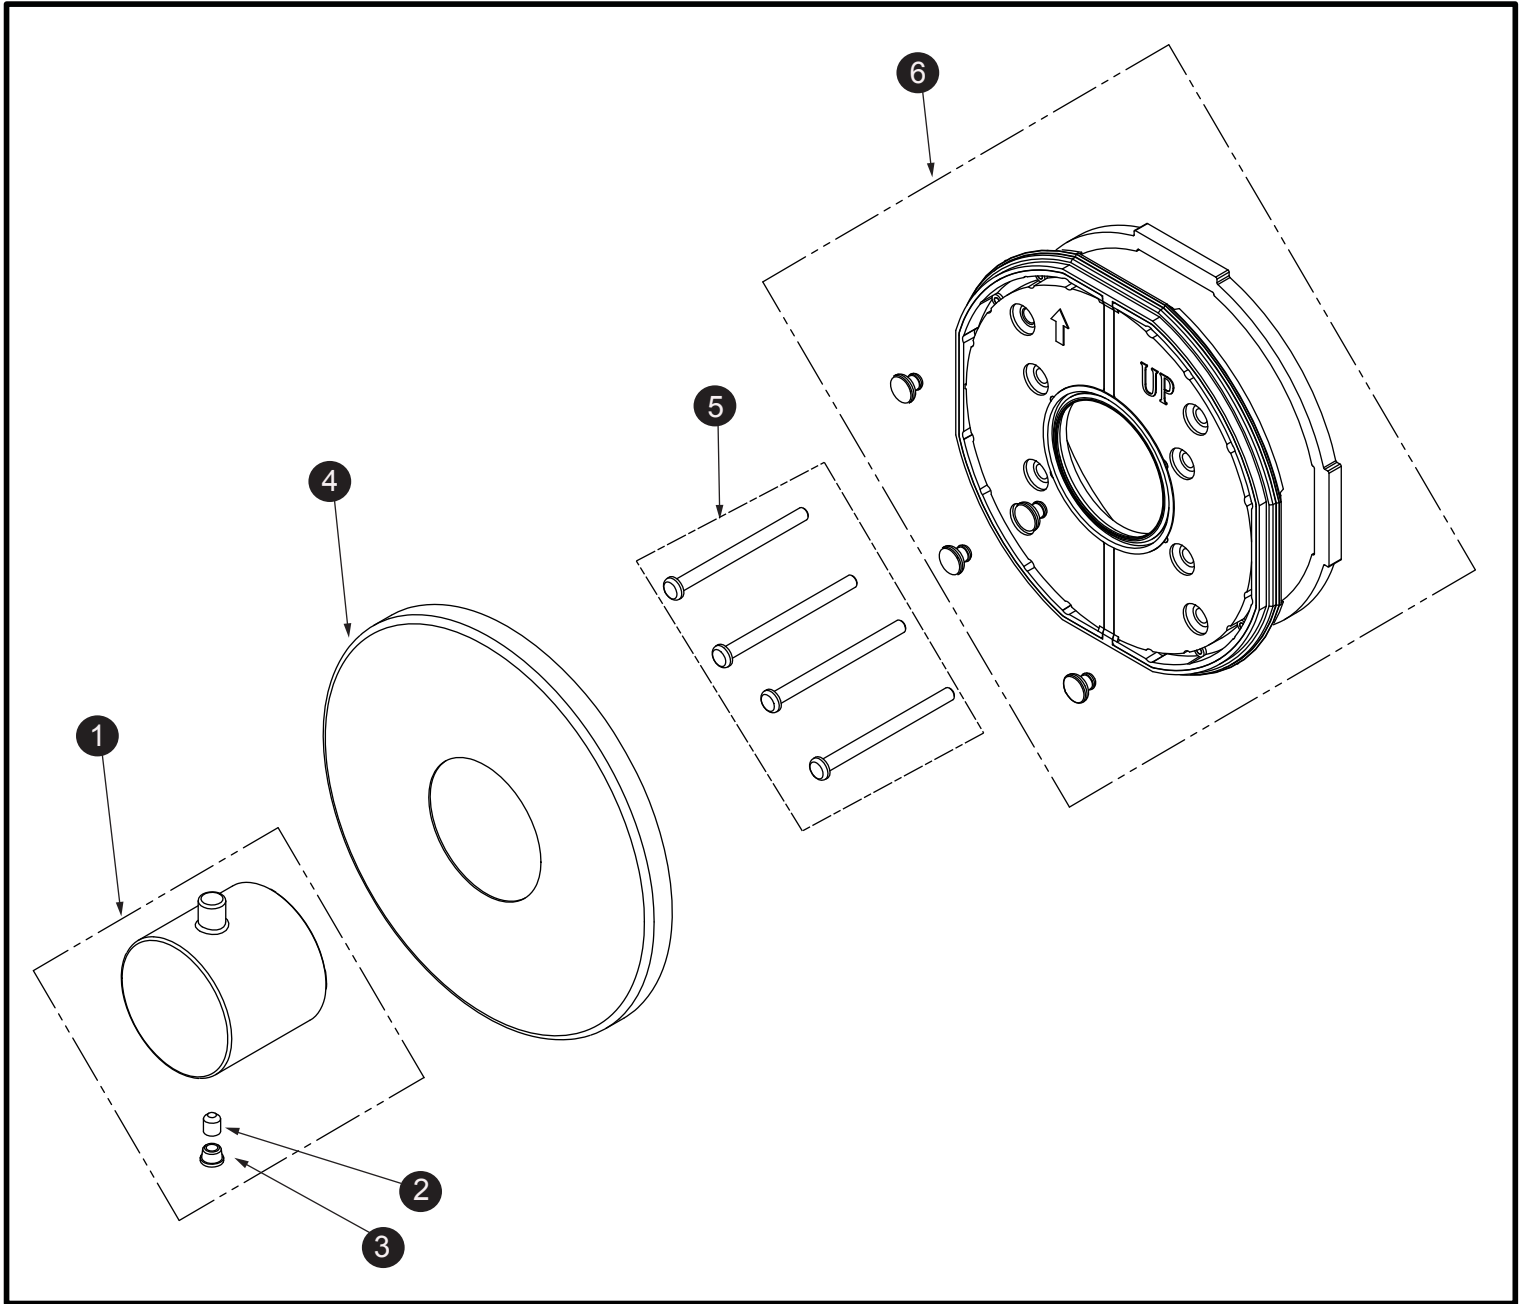

Volume Control Trim (Round)

Item	Part	Description
1*	THP5257#\$\$\$	Handle
2	THP5258	Set Screw
3	THP5316	Plug
4*	THP5259#\$\$\$	Trim
5	THP5219	Screw (4pcs/pkg)
6	THP5220	Lining Plate

* Please specify finish when ordering

LEGEND
\$\$\$ = Denotes Finish
#CP = Polished Chrome
#BN = Brushed Nickel
#PN = Polished Nickel