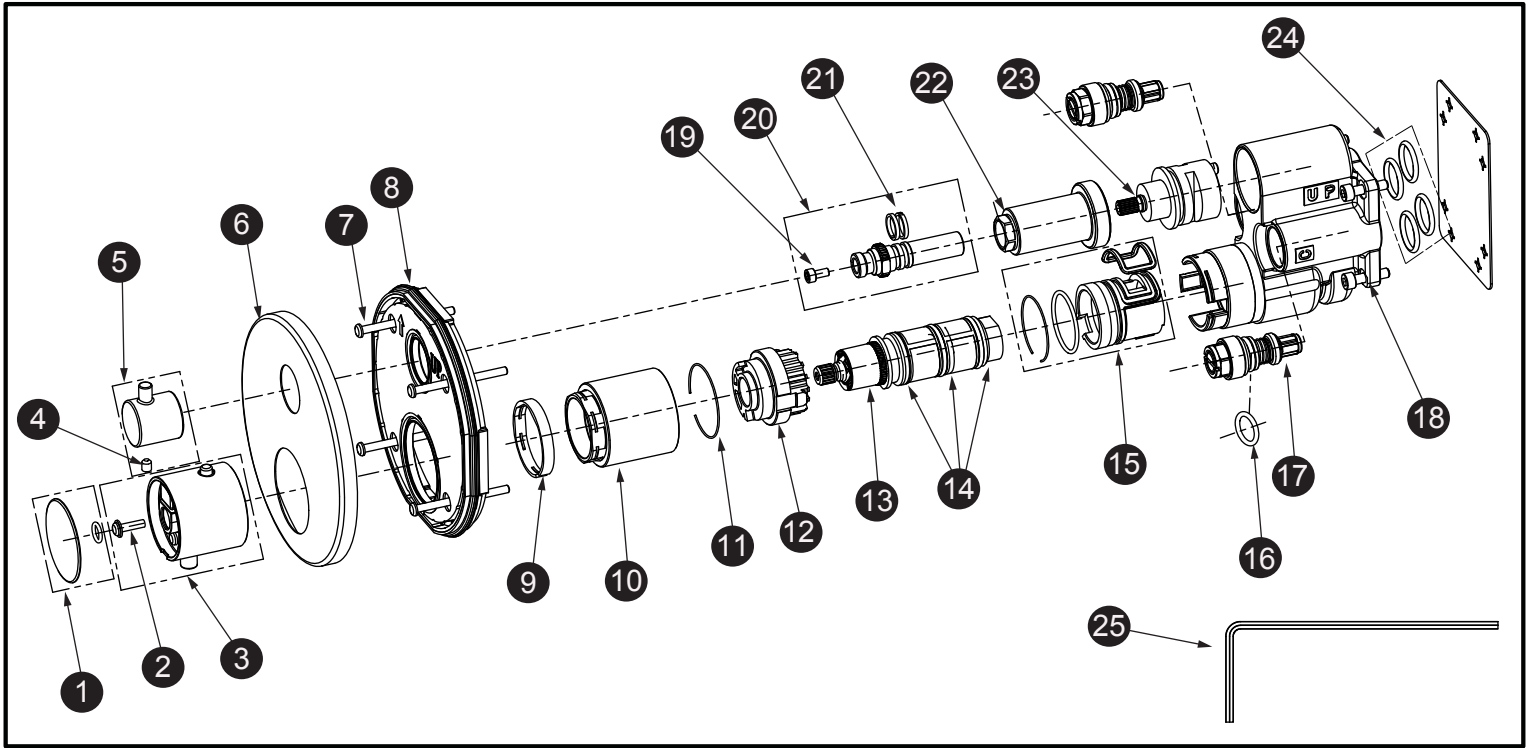

Thermostatic w/ 2-Way Shutoff Diverter Valve (Round)

Item	Part	Description
1*	THP5215#\$\$	Handle Cap
2	THP5216	Screw
3*	THP5217#\$\$	Temperature Control Handle
4	THP5233	Set Screw
5*	THP5234#\$\$	Diverter Handle
6*	THP5242#\$\$	Trim
7	THP5219	Screw (4pcs/pkg)
8	THP5236	Lining Plate
9	THP5221	Snap Ring
10*	THP5222#\$\$	Cartridge Sleeve
11	THP5223	Snap Ring
12	THP5224	Temperature Limiter
13	THP5225	Thermostat Cartridge
14	THP5226	O-Ring (3pcs/pkg)
15	THP5227	Inner Sleeve
16	THP5229	O-Ring
17	THP5228	Service Stop
18	THP5230	Hex Screw (4pcs/pkg)
19	THP5237	Hex Screw
20	THP5238	Volume Control Stem Set
21	THP5239	O-Ring
22*	THP5240#\$\$	Diverter Sleeve
23	THP5243	Cartridge
24	THP5231	O-Ring (4pcs/pkg)
25	THP5232	Hex Wrench

* Please specify finish when ordering

LEGEND
\$\$ = Denotes Finish
#CP = Polished Chrome
#BN = Brushed Nickel
#PN = Polished Nickel