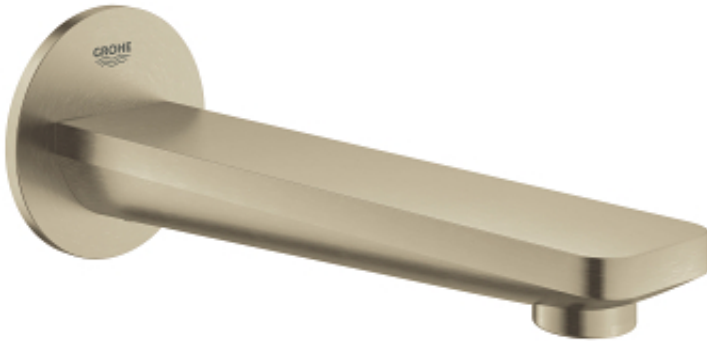

LINEARE  
Tub Spout  
MODEL # 13381EN1

Pure Freude  
an Wasser

GROHE

ADA

**Product Description:**  
LINEARE  
Tub Spout

**Standard Specification:**

- Wall mount
- GROHE StarLight finish
- Flow control
- 1/2" (13 mm) NPT Male Threads
- 6 11/16" (170 mm) spout reach

**Applicable Codes & Standards:**

- ASME A112.18.1/CSA B125.1
- ICC/ANSI A117.1

**Color:**

- 13381EN1 Brushed Nickel