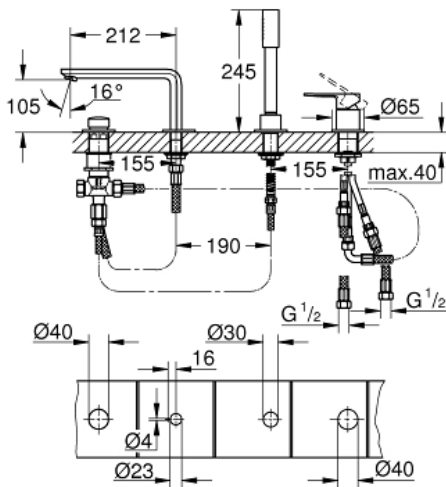

LINEARE Four-Hole Bathtub Faucet with Handshower

MODEL # 19577001

Pure Freude
an Wasser

GROHE

Product Description:

LINEARE

Four-Hole Bathtub Faucet with Handshower

Standard Specification:

- GROHE SilkMove 1.4" (35 mm) ceramic cartridge
- With temperature limiter
- GROHE StarLight chrome finish
- Pre-assembled spout mounting
- single lever valve operating element
- Metal lever handle
- Bath inlet with flow control
- Bath/shower diverter
- Hand shower Sena Stick (26 465), 1.75gpm
- 79" (2000mm) metal shower hose
- Stainless steel flex lines
- Connection for shower hose
- Protected against backflow
- Min. recommended pressure: 15 psi (1.0 bar)