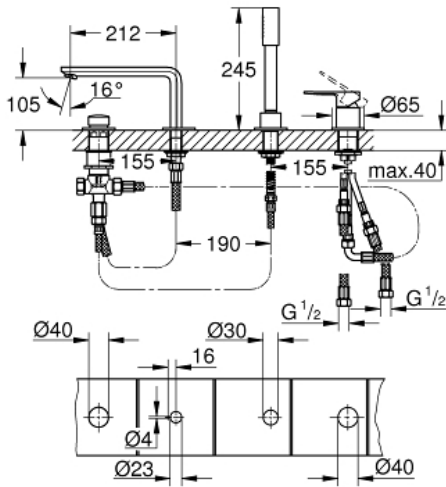

# LINEARE Four-Hole Bathtub Faucet with Handshower

MODEL # 19577EN1

Pure Freude  
an Wasser

GROHE

## Product Description:

LINEARE

Four-Hole Bathtub Faucet with Handshower

## Standard Specification:

- GROHE SilkMove 1.4" (35 mm) ceramic cartridge
- With temperature limiter
- GROHE StarLight finish
- Pre-assembled spout mounting
- single lever valve operating element
- Metal lever handle
- Bath inlet with flow control
- Bath/shower diverter
- Hand shower Sena Stick (26 465), 1.75gpm
- 79" (2000mm) metal shower hose
- Stainless steel flex lines
- Connection for shower hose
- Protected against backflow
- Min. recommended pressure: 15 psi (1.0 bar)