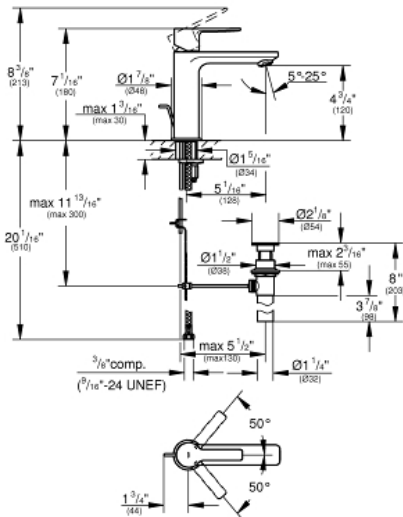

# LINEARE Single-Handle Bathroom Faucet S- Size

MODEL # 2379400A

Pure Freude  
an Wasser

**GROHE**

## Product Description:

**LINEARE**

**Single-Handle Bathroom Faucet S-Size**

## Standard Specification:

- Single hole installation
- Metal lever handle
- **GROHE SilkMove** 1.1" (28 mm) ceramic cartridge
- With temperature limiter
- **GROHE StarLight** chrome finish
- Includes waste-set drain assembly
- **GROHE AquaGuide** adjustable flow control
- Flexible hose connections
- **GROHE QuickFix** installation system