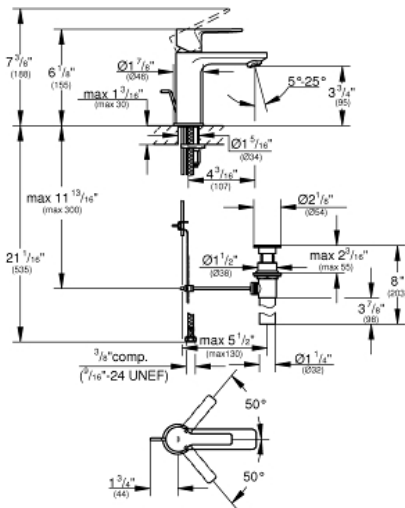

LINEARE Single-Handle Bathroom Faucet XS-Size

MODEL # 2382400A

Pure Freude
an Wasser

GROHE

Product Description:

LINEARE

Single-Handle Bathroom Faucet XS-Size

Standard Specification:

- Single hole installation
- Metal lever handle
- **GROHE SilkMove** 1.1" (28 mm) ceramic cartridge
- With temperature limiter
- **GROHE StarLight** chrome finish
- Includes waste-set drain assembly
- **GROHE AquaGuide** adjustable flow control
- Flexible hose connections
- **GROHE QuickFix** installation system

Applicable Codes & Standards:

- Energy Policy Act of 1992
- NSF 61
- ASME A112.18.1/CSA B125.1
- US Federal and State material regulations
- EPA WaterSense®
- ICC/ANSI A117.1

Color:

- 2382400A StarLight Chrome