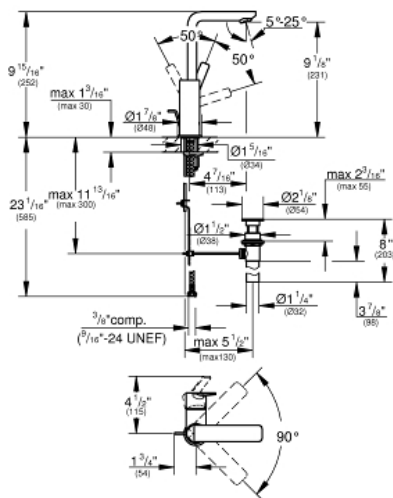

LINEARE Single-Handle Bathroom Faucet L- Size

MODEL # 2382500A

Pure Freude
an Wasser

GROHE

Product Description:

LINEARE

Single-Handle Bathroom Faucet L-Size

Standard Specification:

- Single hole installation
- Metal lever handle
- **GROHE SilkMove** 1.1" (28 mm) ceramic cartridge
- With temperature limiter
- **GROHE StarLight** chrome finish
- **GROHE AquaGuide** adjustable flow control
- **GROHE QuickFix** installation system
- Swivel tubular spout with flow control and stop limiter
- Includes waste-set drain assembly
- Flexible hose connections

Applicable Codes & Standards:

- Energy Policy Act of 1992
- NSF 61
- ASME A112.18.1/CSA B125.1
- US Federal and State material regulations
- EPA WaterSense®
- ICC/ANSI A117.1

Color:

- 2382500A StarLight Chrome