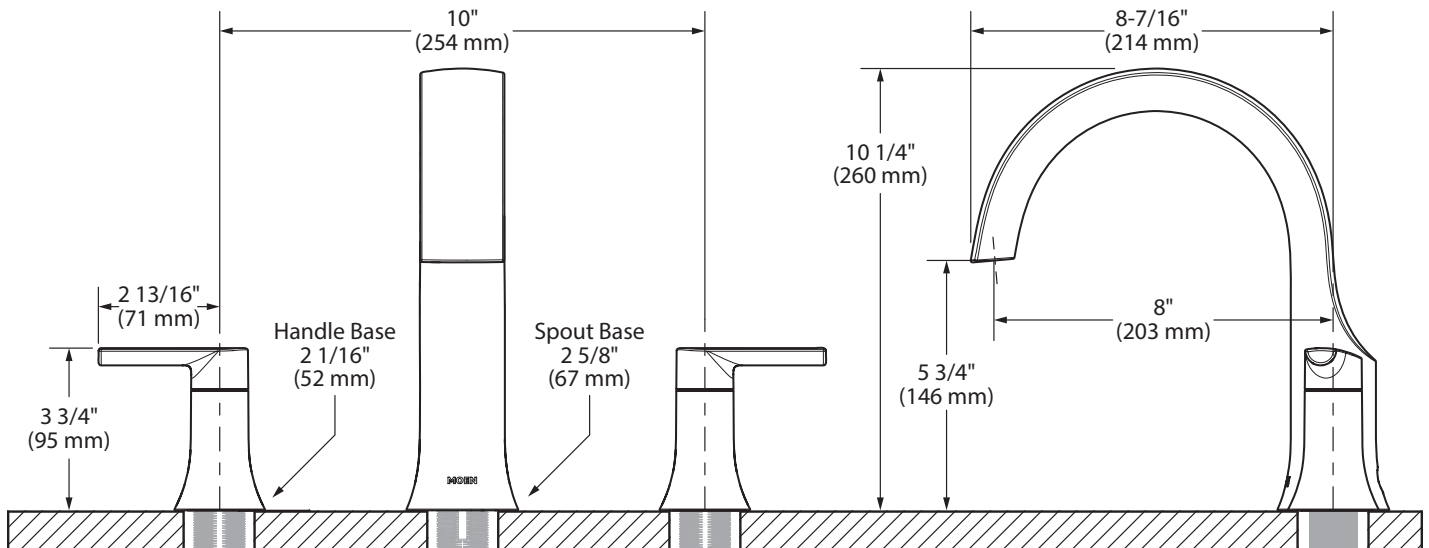

DOUX™
Two-Handle Roman Tub
Faucet Trim

Models: TS983 series

Valves: 4792, 4793, 4794,
4796, 4797, 4798

CRITICAL DIMENSIONS

(DO NOT SCALE)