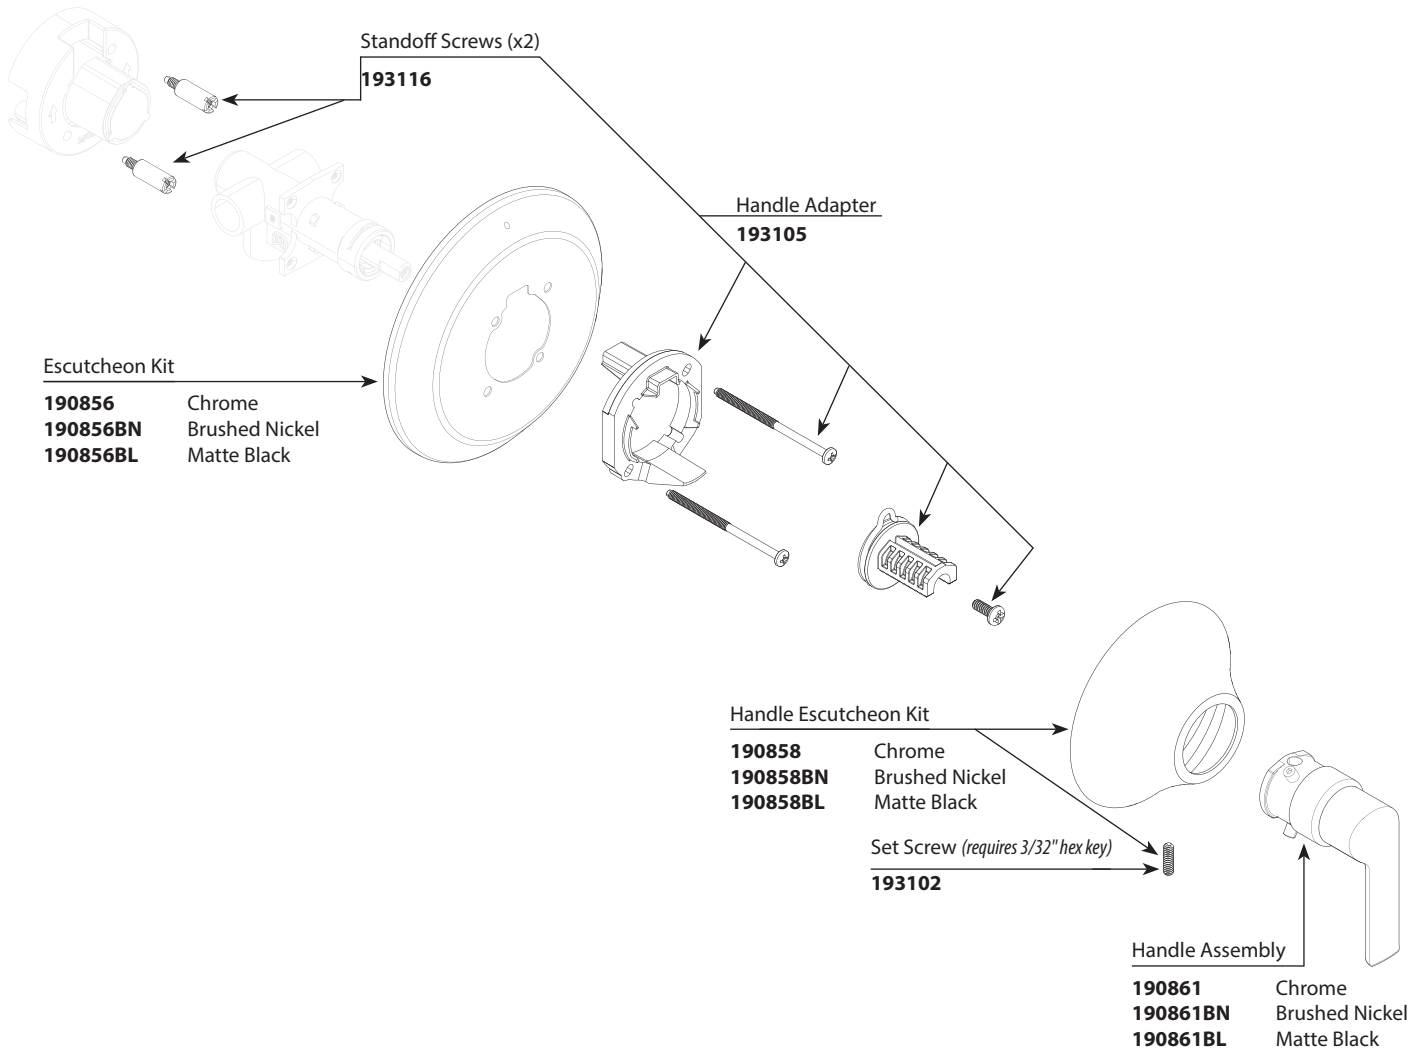

- Order by Part Number
- Trim can be used with 3372 series or 3375 series valve

DOUX™		
Two/Three Function Transfer Valve Trim Kit		
MODEL	HANDLE	FINISH
TS9204	Lever	Chrome
TS9204BN	Lever	Brushed Nickel
TS9204BL	Lever	Matte Black

Optional Handle Extension Kit
193113