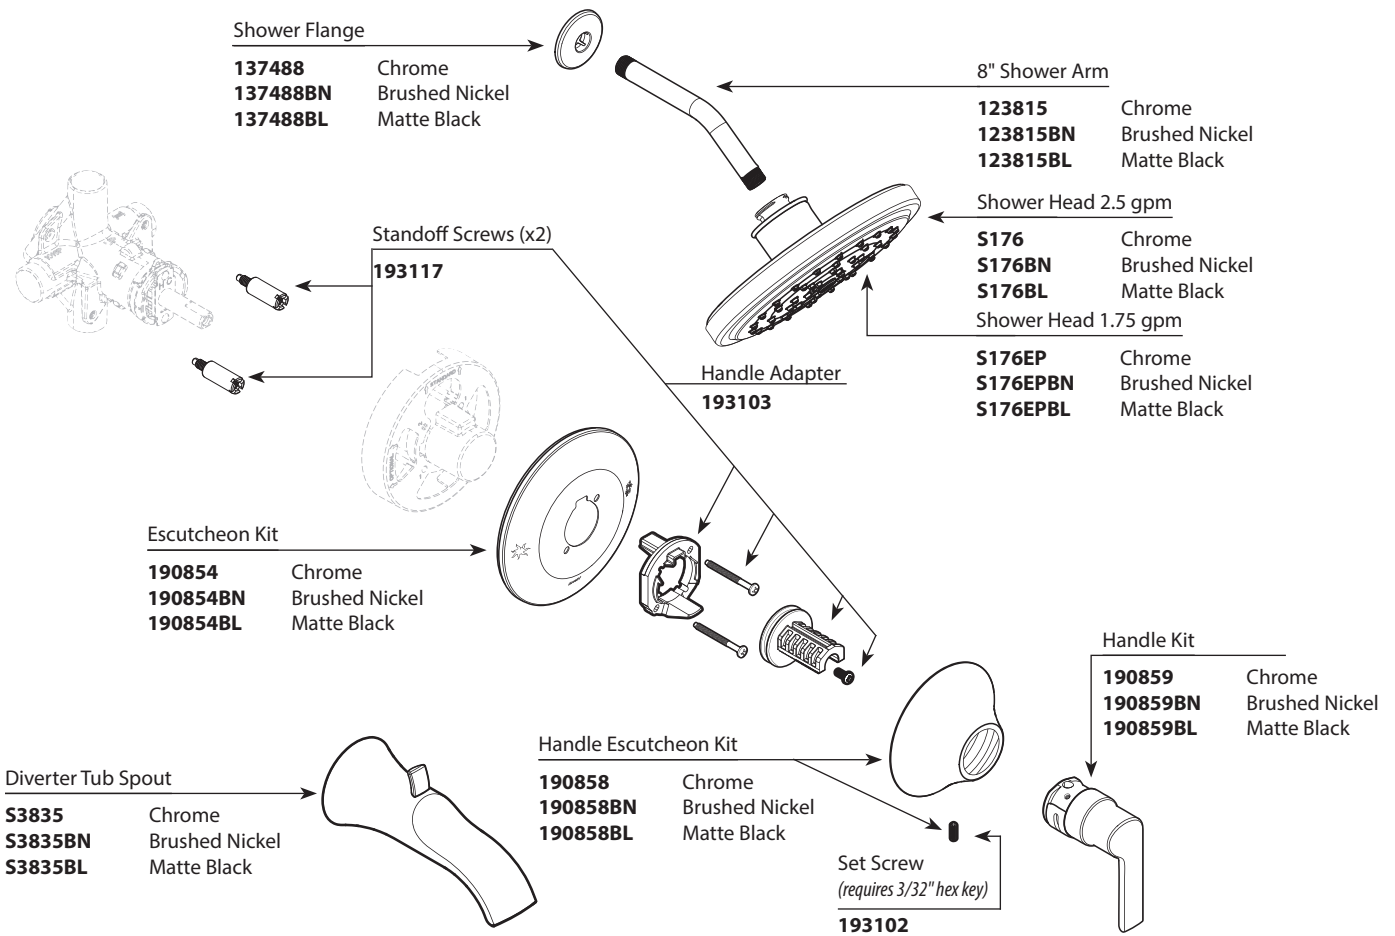

- Order by Part Number
- Trim can be used with 62300 series or 2500 series valve

DOUX™			
Single-Handle Posi-Temp® Trim			
<u>Valve Trim Only</u>	<u>Shower Trim Only</u>	<u>Tab Shower Trim</u>	<u>Finish</u>
TS2201	TS2202	TS2203	Chrome
TS2201BN	TS2202BN	TS2203BN	Brushed Nickel
TS2201BL	TS2202BL	TS2203BL	Matte Black
	TS2202EP	TS2203EP	Chrome
	TS2202EPBN	TS2203EPBN	Brushed Nickel
	TS2202EPBL	TS2203EPBL	Matte Black
	TS2202NH	TS2203NH	Chrome
	TS2202NHBN	TS2203NHBN	Brushed Nickel
	TS2202NHBL	TS2203NHBL	Matte Black

EP = 1.75gpm head
NH = no head

Optional Handle Extension Kit
193114