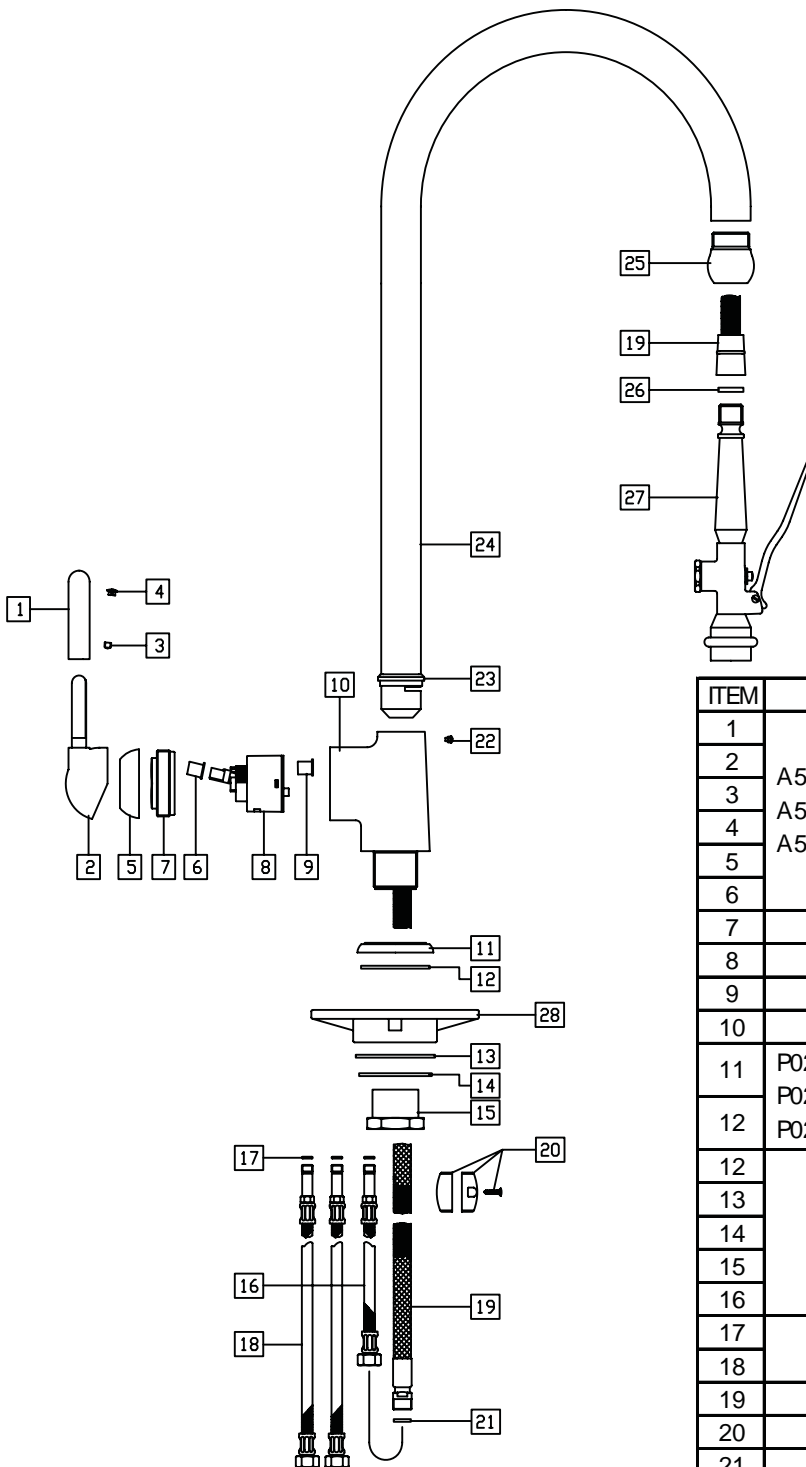

Moda® Single Handle Kitchen Faucet Model LK7320

FEATURES

- One hole single lever top mount faucet
 - 1-1/2" (38mm) diameter faucet hole required
 - Maximum countertop thickness 1-1/2" (38mm)
- Single lever faucet with solid brass construction
- 140° swing spout with pull-down spray
- Removable ceramic disc cartridge
- Flexible braided stainless steel supply tubes with 1/2" (13mm) male I.P.S. adapters.
- Available in the following finishes:
 - Chrome LK7320CR
 - Brushed nickel LK7320NK
 - Brushed chrome LK7320BC
- Maximum flow rate
 - 2.5 GPM/9.5 L/min at 80 P.S.I.G.
 - 2.2 GPM/8.3 L/min at 60 P.S.I.G.
- Ship Wt. 10.25 lbs. (4.6Kg)
- Due to the weight of this faucet, Elkay recommends that it be installed to an 18" (1.2mm) gauge stainless steel sink (or heavier) or to a solid surface countertop

Moda® Single Handle Kitchen Faucet Model LK7320

ITEM	PART	DESCRIPTION
1		
2	A55966R - CHROME	LEVER HANDLE ASSEMBLY
3	A55967R - BRUSHED NICKEL	
4	A55968R - BRUSHED CHROME	
5		
6		
7	P29240	CARTRIDGE NUT
8	A56105R	CARTRIDGE
9	A56117R	GREEN WASHER
10	N/A	N/A
11	P02167 - CHROME P02168 - BRUSHED NICKEL P02169 - BRUSHED CHROME	ESCUTCHEON
12		HARDWARE
13		
14	A56027R	
15		
16		
17	A56101R	SUPPLY HOSES (1 PAIR, 1 RED & 1 BLUE)
18		
19	A56119R	BLACK FLEX HOSE
20	P44315	WEIGHT
21		
22	N/A	N/A
23	A56006R - CHROME A56007R - BRUSHED NICKEL A56008R - BRUSHED CHROME	SPOUT ASSEMBLY
24		
25		
26	A56109R	HANDSHOWER
27		
28	P35260	FLANGE