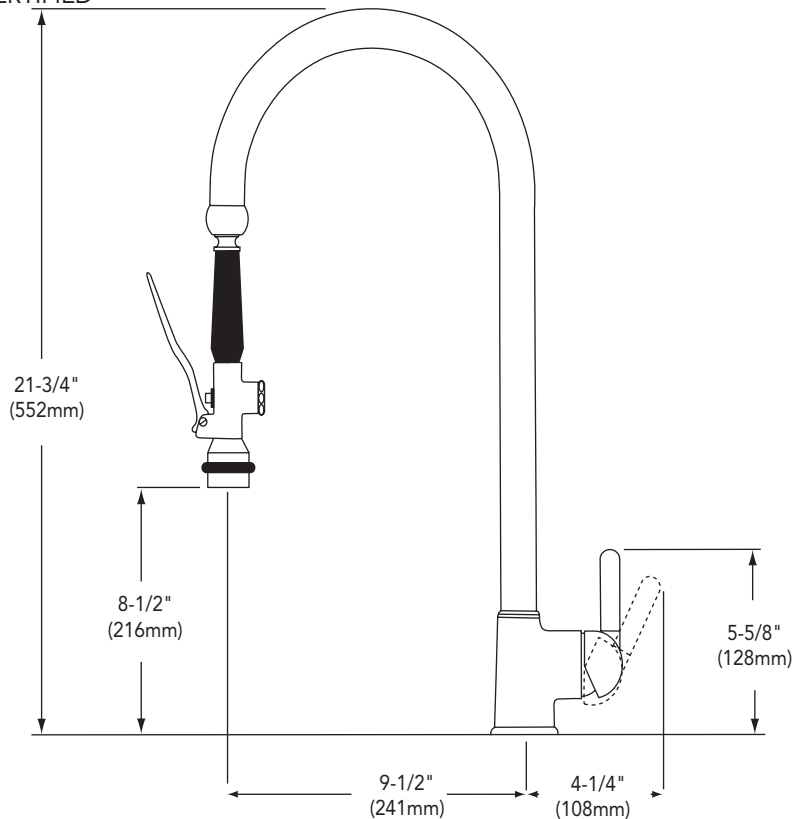

Moda® Single Handle Kitchen Faucet Model LK7320

FEATURES

- One hole single lever top mount faucet
  - 1-1/2" (38mm) diameter faucet hole required
  - Maximum countertop thickness 1-1/2" (38mm)
- Single lever faucet with solid brass construction
- 140° swing spout with pull-down spray
- Removable ceramic disc cartridge
- Flexible braided stainless steel supply tubes with 1/2" (13mm) male I.P.S. adapters.
- Available in the following finishes:
  - Chrome LK7320CR
  - Brushed nickel LK7320NK
  - Brushed chrome LK7320BC
- Maximum flow rate
  - 2.5 GPM/9.5 L/min at 80 P.S.I.G.
  - 2.2 GPM/8.3 L/min at 60 P.S.I.G.
- Ship Wt. 10.25 lbs. (4.6Kg)
- Due to the weight of this faucet, Elkay recommends that it be installed to an 18" (1.2mm) gauge stainless steel sink (or heavier) or to a solid surface countertop

WARRANTY

- Limited Lifetime

COMPLIES WITH:

- ADA
- ANSI/NSF61-CERTIFIED
- ASME A112.18.1-05/CSA B125.1-2005-CERTIFIED
- CA AB1953/VT S152
- cUPC-CERTIFIED
- UPC-CERTIFIED

SEE OTHER SIDE FOR REPLACEMENT PARTS