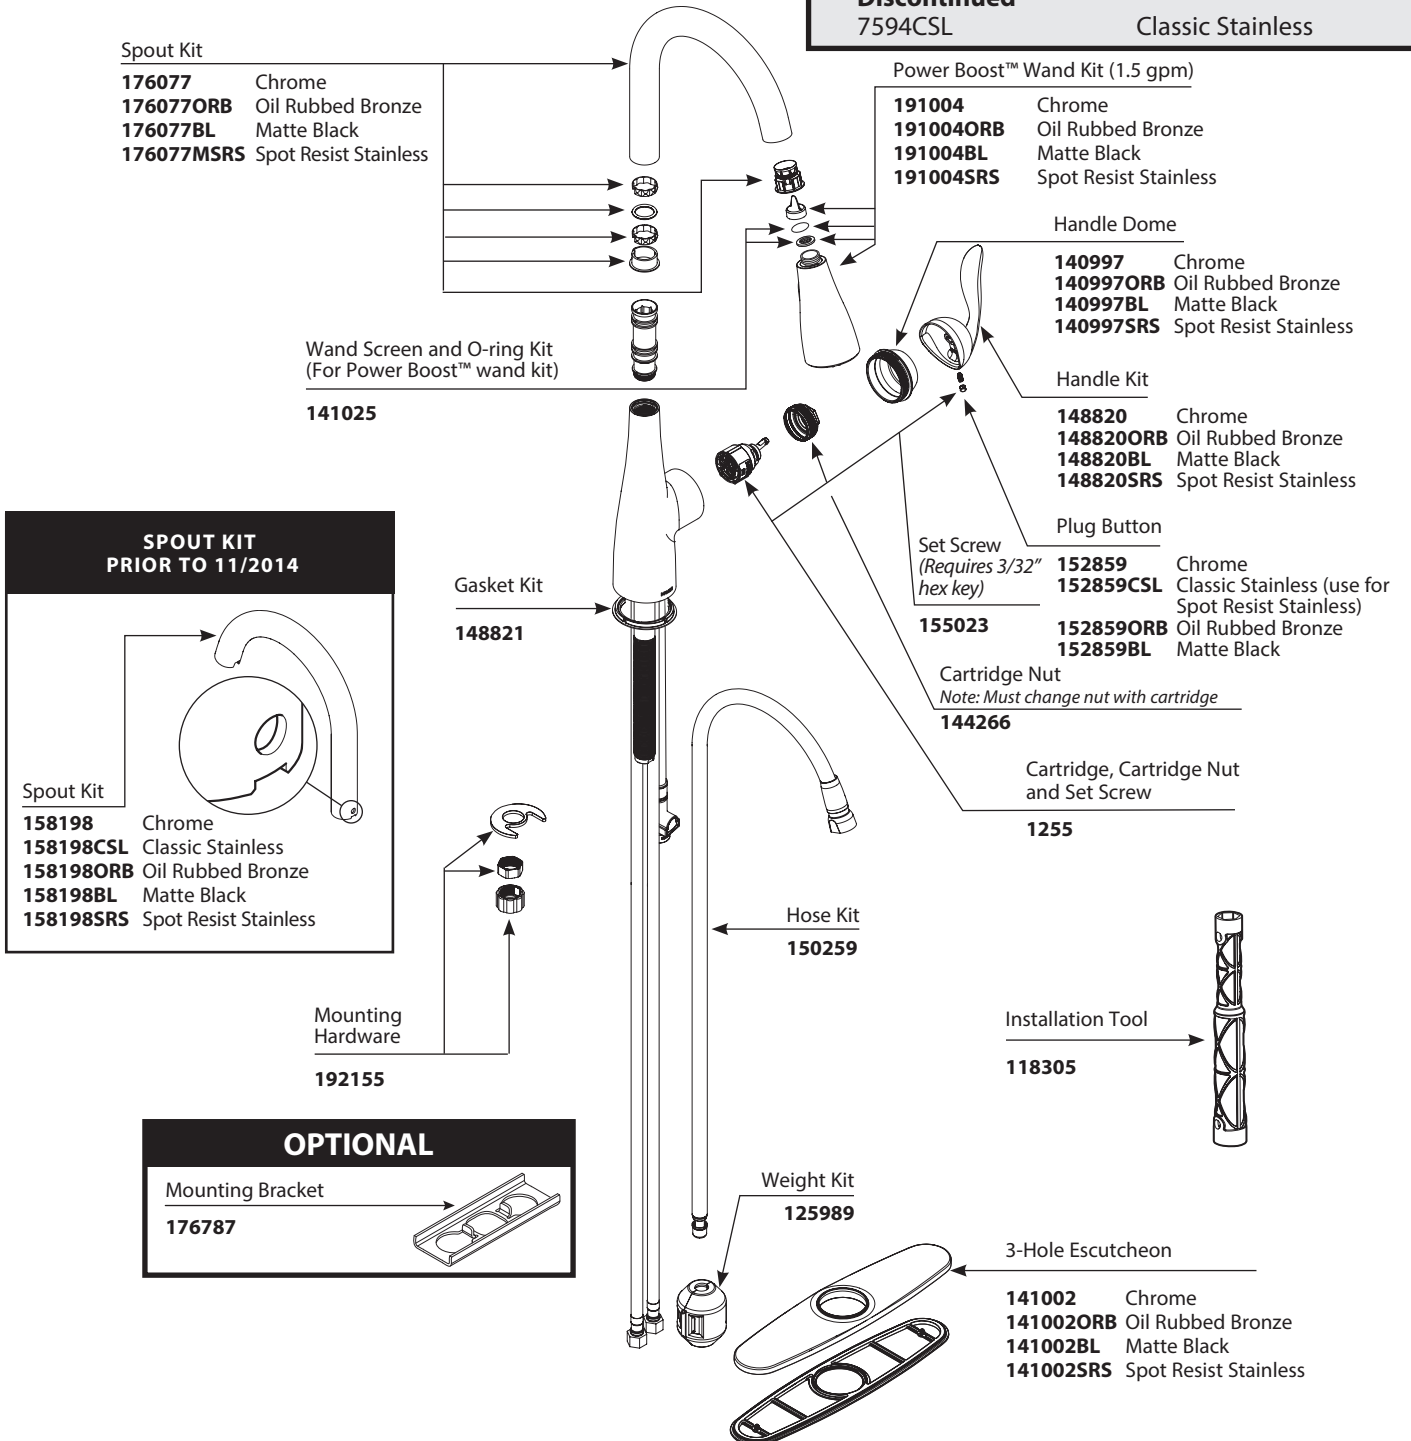

■ Order by Part Number

*There is more than one version of this model.
Page down to identify the version you have.*

Illustrated Parts

ARBOR™	
Single-Handle High Arc Pulldown Kitchen Faucet	
MODELS	FINISH
7594C	Chrome
7594ORB	Oil Rubbed Bronze
7594BL	Matte Black
7594SRS	Spot Resist Stainless
Discontinued	
7594CSL	Classic Stainless

■ Order by Part Number

Illustrated Parts

ARBOR™	
Single-Handle High Arc Pulldown Kitchen Faucet	
MODELS	FINISH
7594C	Chrome
7594ORB	Oil Rubbed Bronze
7594BL	Matte Black
7594SRS	Spot Resist Stainless
Discontinued	
7594CSL	Classic Stainless