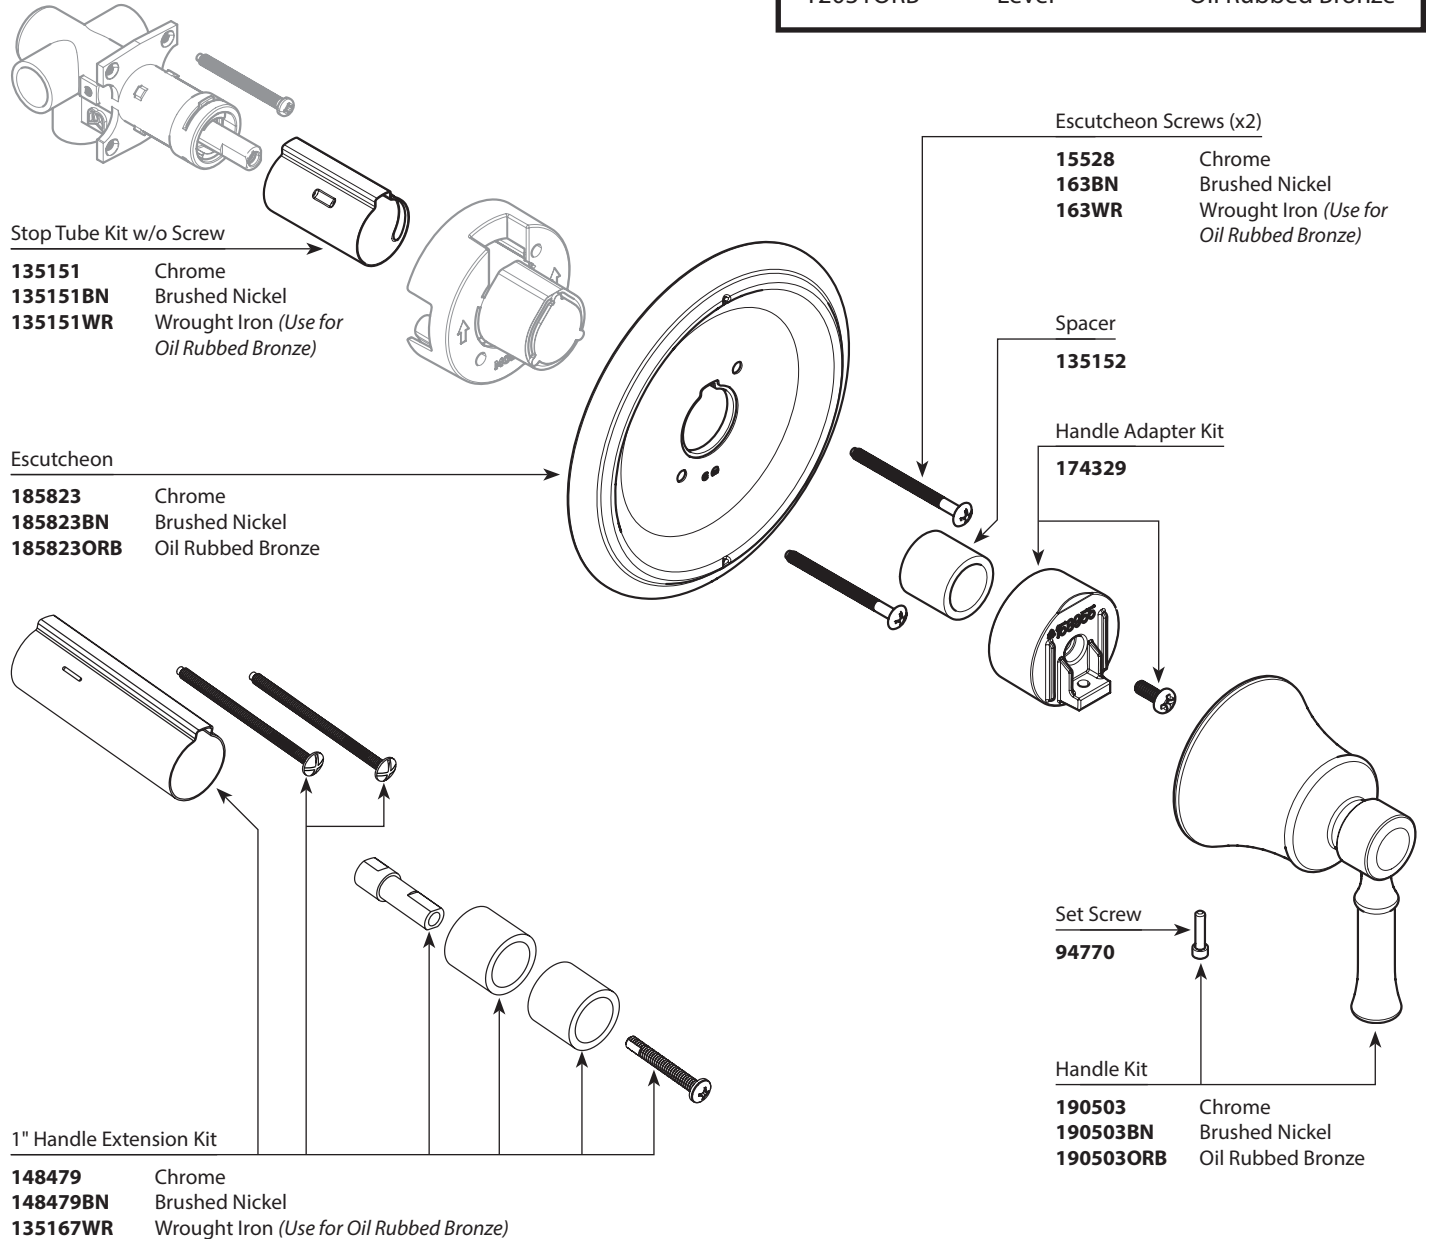

Buy it for looks. Buy it for life.®

Illustrated Parts

DARTMOOR™

Two/Three-Function Transfer Valve Trim Kit

MODEL	HANDLE	FINISH
T2031	Lever	Chrome
T2031BN	Lever	Brushed Nickel
T2031ORB	Lever	Oil Rubbed Bronze

Order by Part Number

MOEN, ESPECIALLY, 3/20/11/13/15