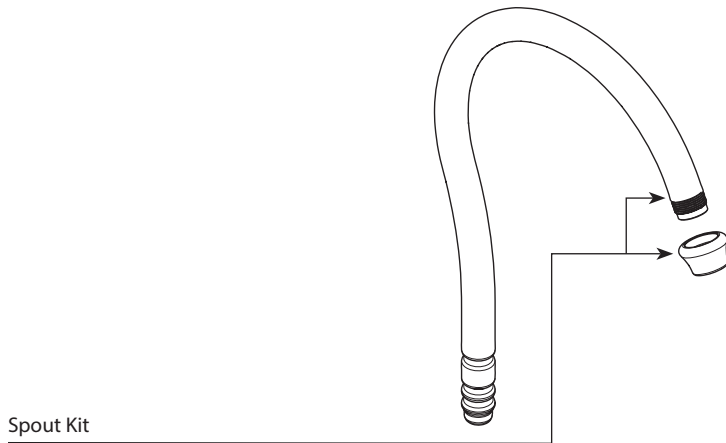

■ Order by Part Number

Illustrated Parts

SIP™ Traditional Beverage Faucet

MODEL	HANDLE	FINISH
S5510	Lever	Chrome
S5510SRS	Lever	Spot Resist Stainless
S5510ORB	Lever	Oil Rubbed Bronze
S5510BG	Lever	Brushed Gold

Spout Kit

- 100896** Chrome
- 100896SRS** Spot Resistance Stainless
- 100896ORB** Oil Rubbed Bronze
- 100896BG** Brushed Gold

Handle Kit

- 100928** Chrome
- 100928SRS** Spot Resistance Stainless
- 100928ORB** Oil Rubbed Bronze
- 100928BG** Brushed Gold

Spout Escutcheon

- 100957** Chrome
- 100957SRS** Spot Resistance Stainless
- 100957ORB** Oil Rubbed Bronze
- 100957BG** Brushed Gold

Hardware Kit

- 132597**