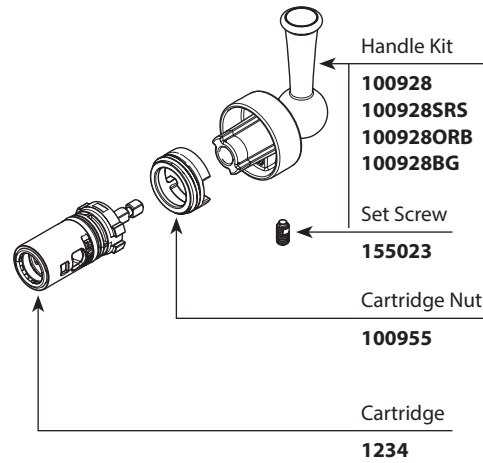

■ Order by Part Number

Illustrated Parts

SIP™ Traditional Beverage Faucet

MODEL	HANDLE	FINISH
S5510	Lever	Chrome
S5510SRS	Lever	Spot Resist Stainless
S5510ORB	Lever	Oil Rubbed Bronze
S5510BG	Lever	Brushed Gold

Spout Kit

- 100896** Chrome
- 100896SRS** Spot Resistance Stainless
- 100896ORB** Oil Rubbed Bronze
- 100896BG** Brushed Gold

Handle Kit

- 100928** Chrome
- 100928SRS** Spot Resistance Stainless
- 100928ORB** Oil Rubbed Bronze
- 100928BG** Brushed Gold

Spout Escutcheon

- 100957** Chrome
- 100957SRS** Spot Resistance Stainless
- 100957ORB** Oil Rubbed Bronze
- 100957BG** Brushed Gold

Hardware Kit

- 132597**