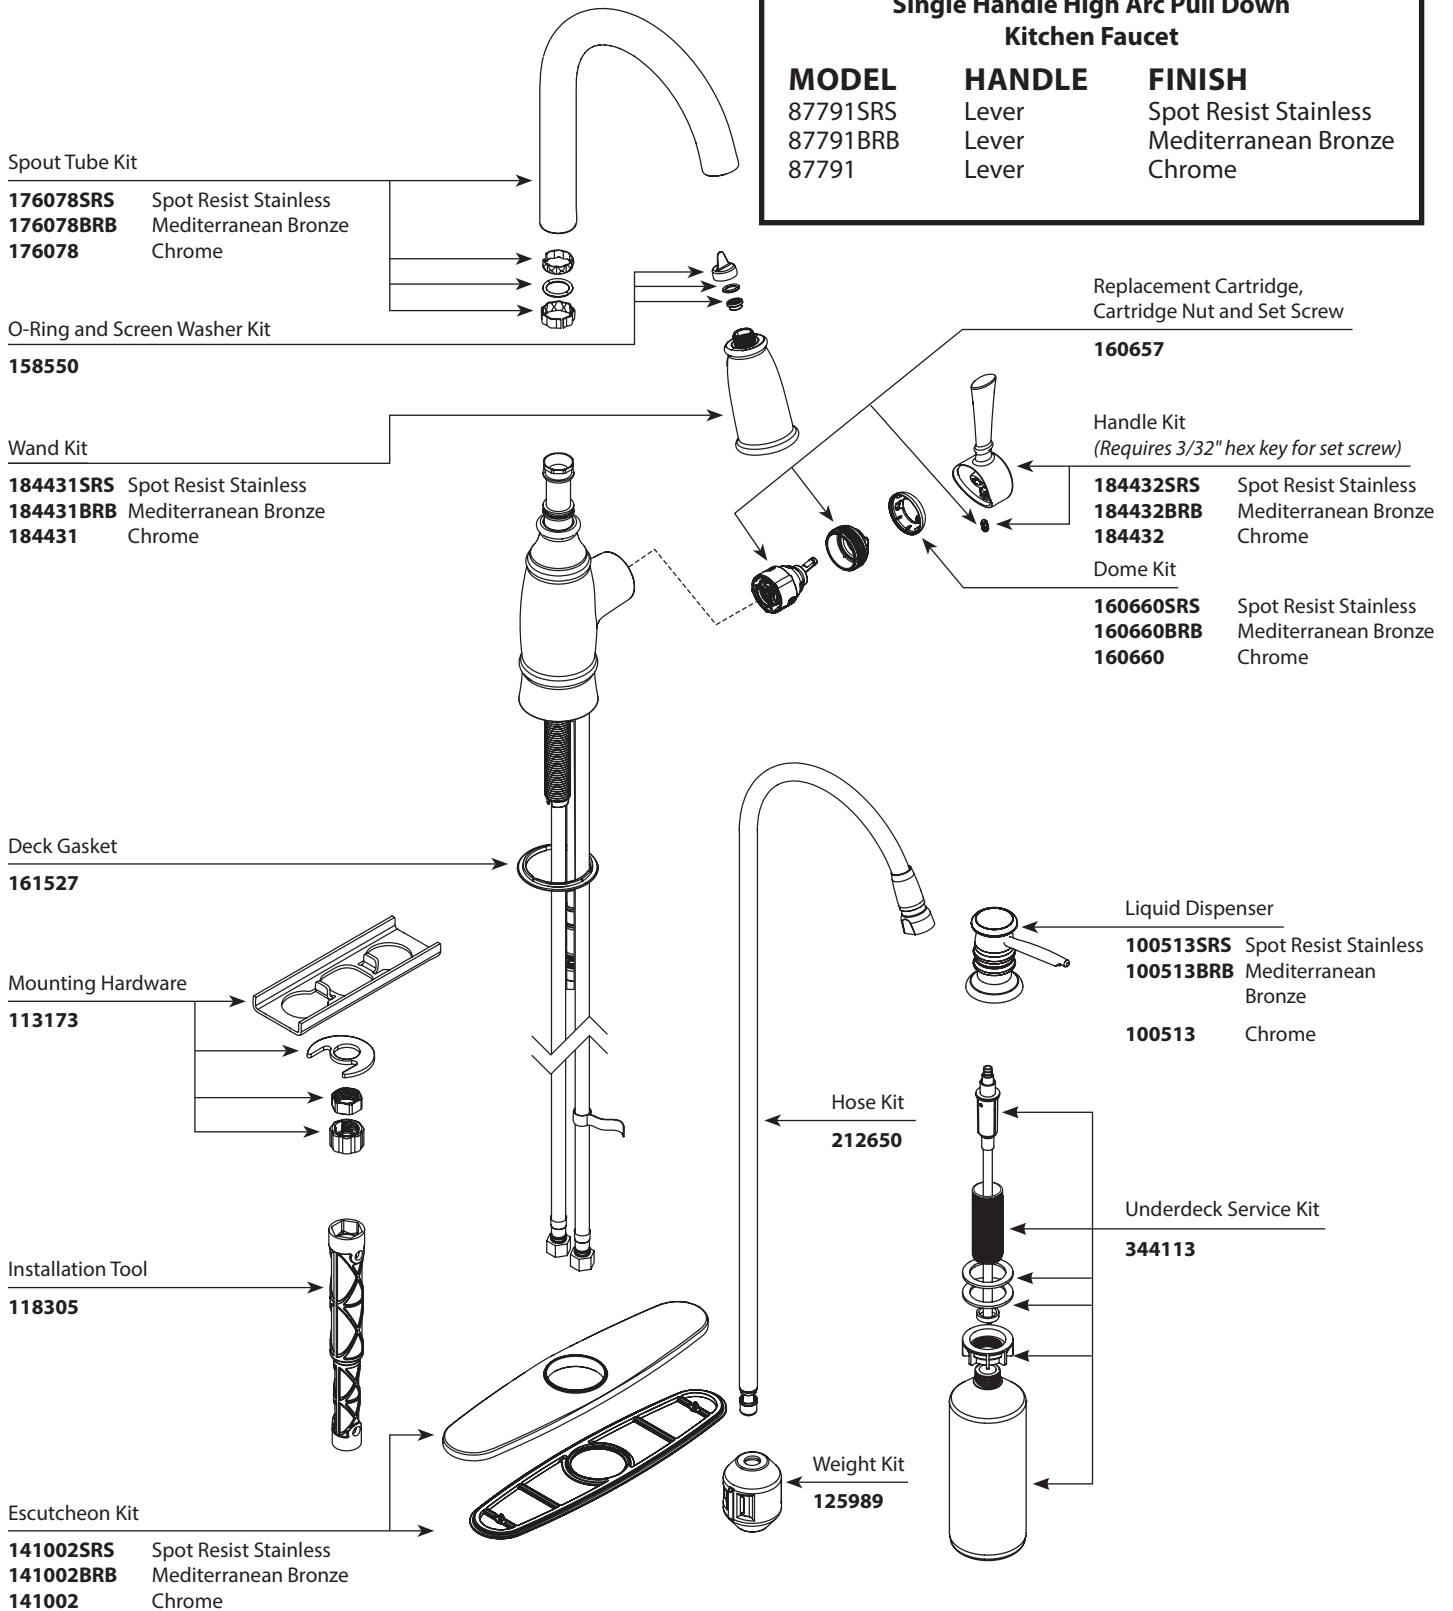

■ Order by Part Number

NOELL™		
Single Handle High Arc Pull Down Kitchen Faucet		
MODEL	HANDLE	FINISH
87791SRS	Lever	Spot Resist Stainless
87791BRB	Lever	Mediterranean Bronze
87791	Lever	Chrome