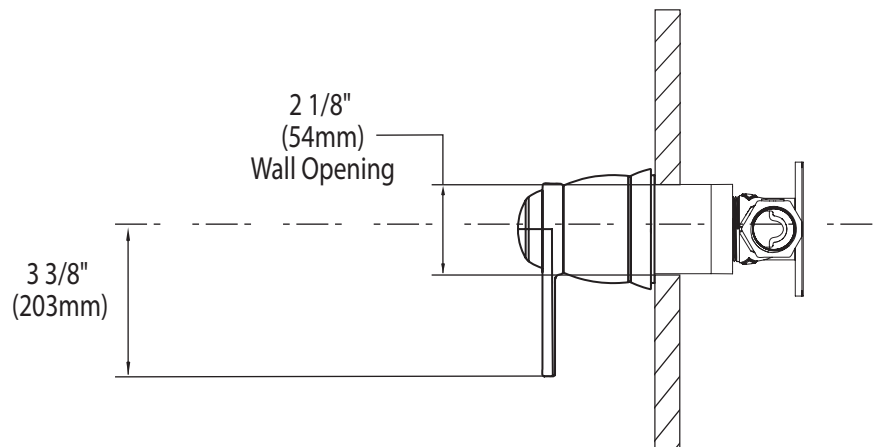

## DESCRIPTION

- Metal construction with finish identified by suffix
- For use with S3600 3/4" volume control valve (sold separately)

## **CRITICAL DIMENSIONS**

(DO NOT SCALE)