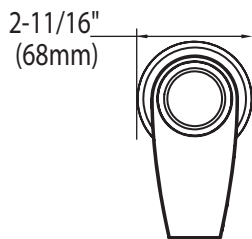

## DESCRIPTION

- Metal construction with finish identified by suffix
- For use with S3600 3/4" volume control valve (sold separately)

## **CRITICAL DIMENSIONS**

(DO NOT SCALE)