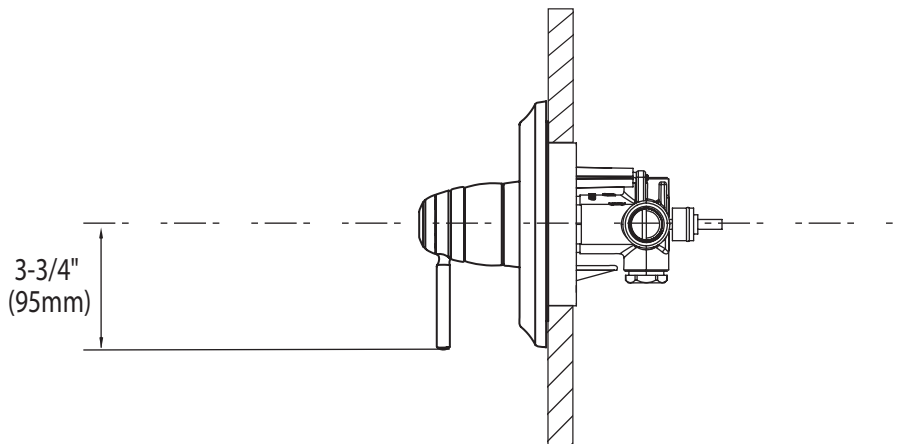

CRITICAL DIMENSIONS

(DO NOT SCALE)