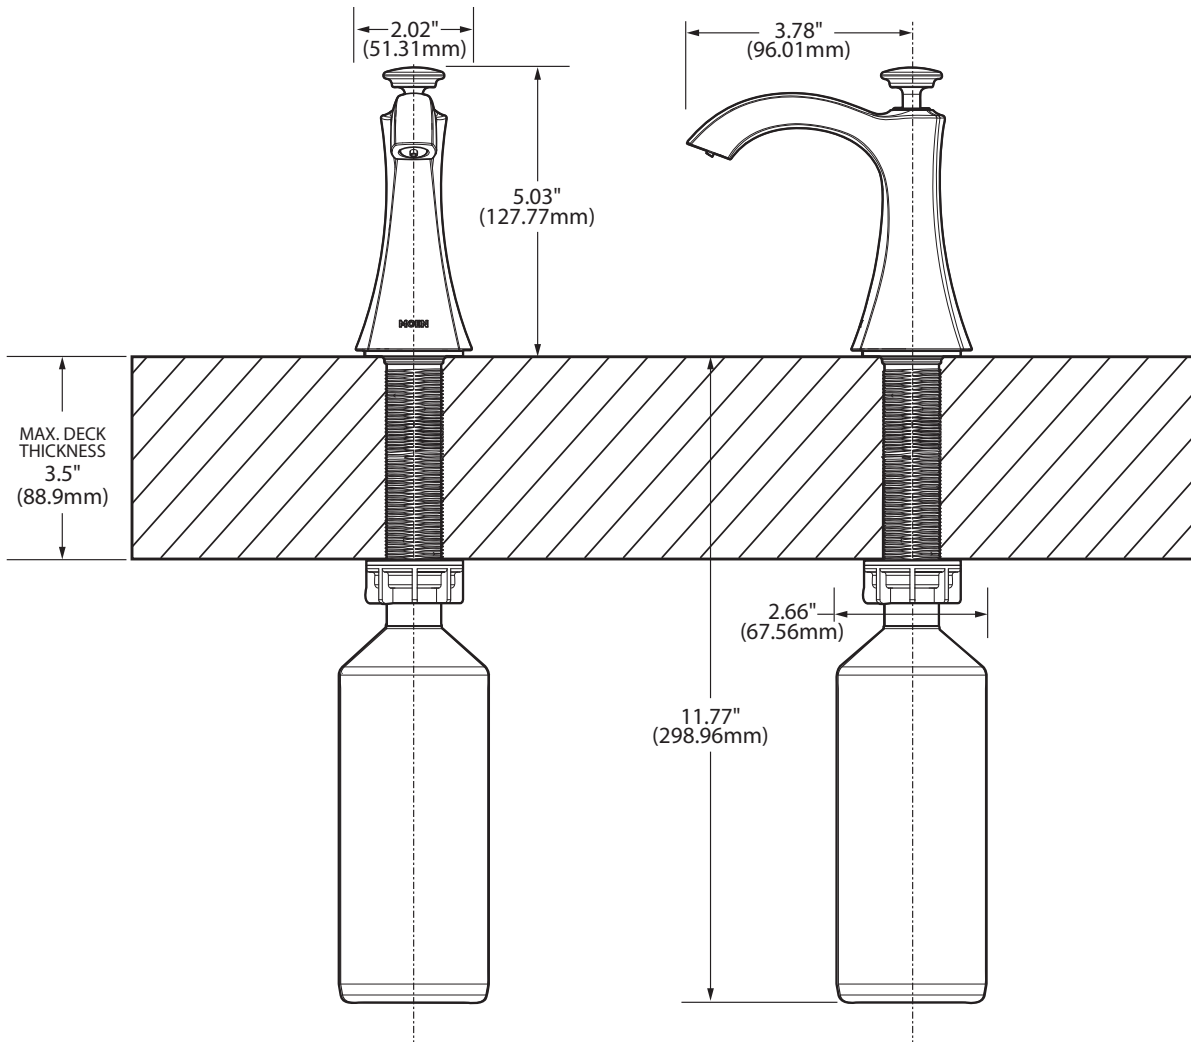

TRANSITIONAL SOAP/LOTION DISPENSER

Model: S3948C series

NOTE: DESIGNED TO BE INSTALLED THROUGH 1 HOLE 1-1/8" DIAMETER

CRITICAL DIMENSIONS

(DO NOT SCALE)

FOR MORE INFORMATION CALL: 1-800-BUY-MOEN

www.moen.com