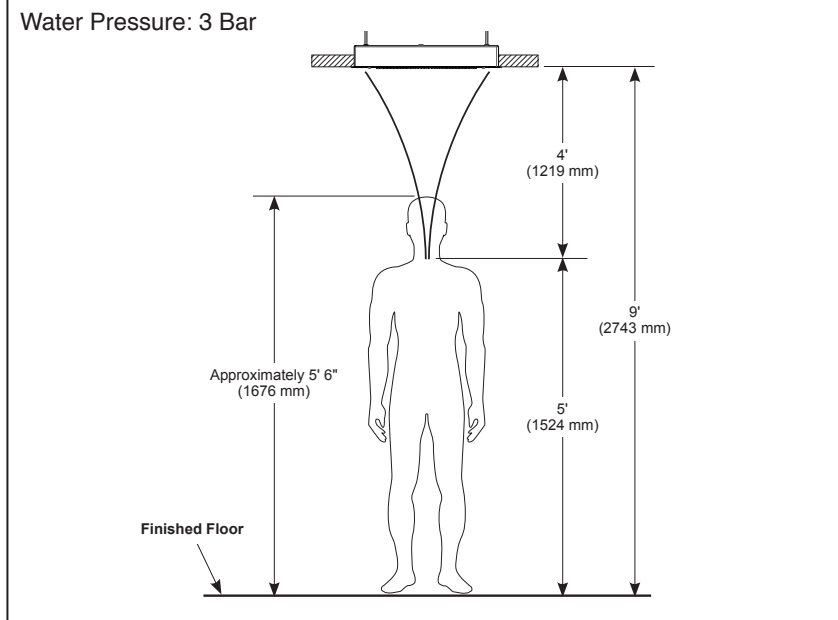

Submitted Model No.: _____

Specific Features: _____

▲ Designate proper finish suffix

DSP-B-ISH1114 Rev. B

see what Delta can do™

SHOWER HEAD

■ MagnaFlow™ Collection

FEATURES:

- H2Okinetik Technology® Shower Head

STANDARD SPECIFICATIONS:

- 3 functions: H2Okinetik, Rain and 2 Cascades
- Unique & pure water experiences
- Robust design with no moving parts ensures better reliability
- Cascade flows converge at a distance of 4 feet from the showerhead at 3 bar water pressure
- Metal construction
- Stainless steel braided flexible supply hose with G1/2-ISO228/1:2000 thread connections.
- Easy to install & service.
- Available in Finishes.

FLOW CURVE: