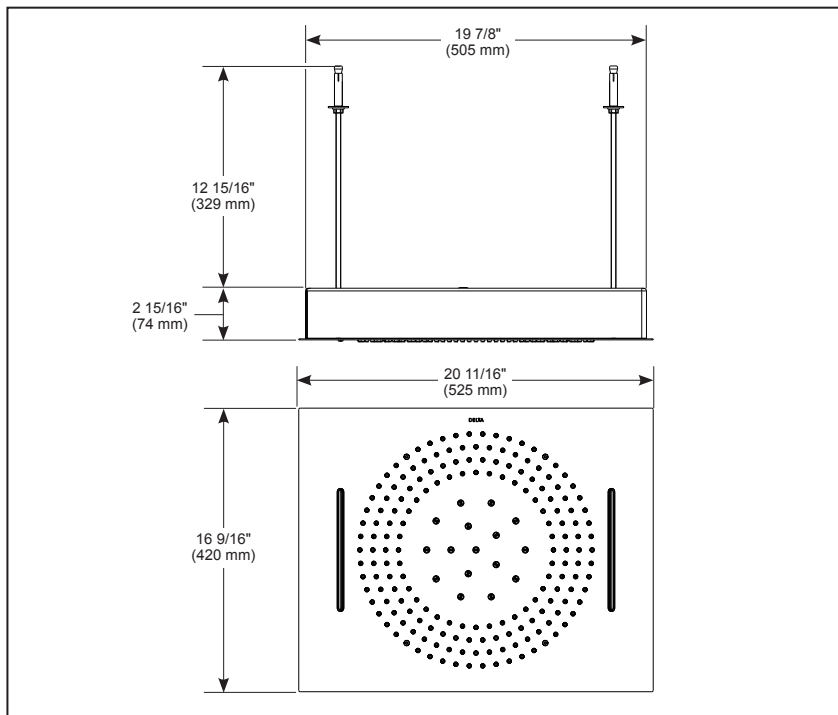

Submitted Model No.: _____

Specific Features: _____

▲ Designate proper finish suffix

DSP-B-ISH1114 Rev. B

see what Delta can do™

SHOWER HEAD

■ MagnaFlow™ Collection

FEATURES:

- H2Okinetik Technology® Shower Head

STANDARD SPECIFICATIONS:

- 3 functions: H2Okinetik, Rain and 2 Cascades
- Unique & pure water experiences
- Robust design with no moving parts ensures better reliability
- Cascade flows converge at a distance of 4 feet from the showerhead at 3 bar water pressure
- Metal construction
- Stainless steel braided flexible supply hose with G1/2-ISO228/1:2000 thread connections.
- Easy to install & service.
- Available in Finishes.

FLOW CURVE: