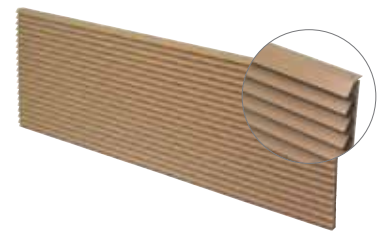

GRILLES

Stamped Aluminum Exterior Rear Grille

42" x 16"

This cost-effective, one-piece standard grille is made from durable anodized aluminum. The grille is lightweight, has a clear finish, and is easy to install from inside the room.

STAMPED ALUMINUM GRILLE		
ORDERING NO.	DESCRIPTION	APPROX SHIP WT
GRILLE-ALU-STAMP	Stamped Aluminum Exterior Grille, CLEAR FINISH	3

Polymer Architectural Rear Grille

42" x 16"

This value line of polymer architectural outdoor grilles will blend attractively with most building exteriors. Mounted easily from inside the room, the one-piece, molded grille is designed for protection, enhanced appearance, and superior weather-resistance. The grille is made of durable polymer and has a colorfast, lightly textured finish that blends well with most exterior finishes.

STAMPED ALUMINUM GRILLE		
ORDERING NO.	DESCRIPTION	APPROX SHIP WT
GRILLE-PLA-ALPIN	Polymer Architectural Exterior Grille, ALPINE (Matches Wall Sleeve)	7
GRILLE-PLA-WHITE	Polymer Architectural Exterior Grille, WHITE	7
GRILLE-PLA-BEIGE	Polymer Architectural Exterior Grille, BEIGE	7
GRILLE-PLA-DBRNZ	Polymer Architectural Exterior Grille, DARK BRONZE	7

Aluminum Architectural Rear Grille

42" x 16"

This premium line of decorative outdoor grilles will enhance the appearance of any building. The grilles are made of strong, durable, extruded, anodized aluminum and are designed to be mounted easily from inside the room. These elegant grilles, available in many standard colors, have baked enamel finishes containing 50% Kynar® resin, for a superior finish that will withstand the most extreme conditions.