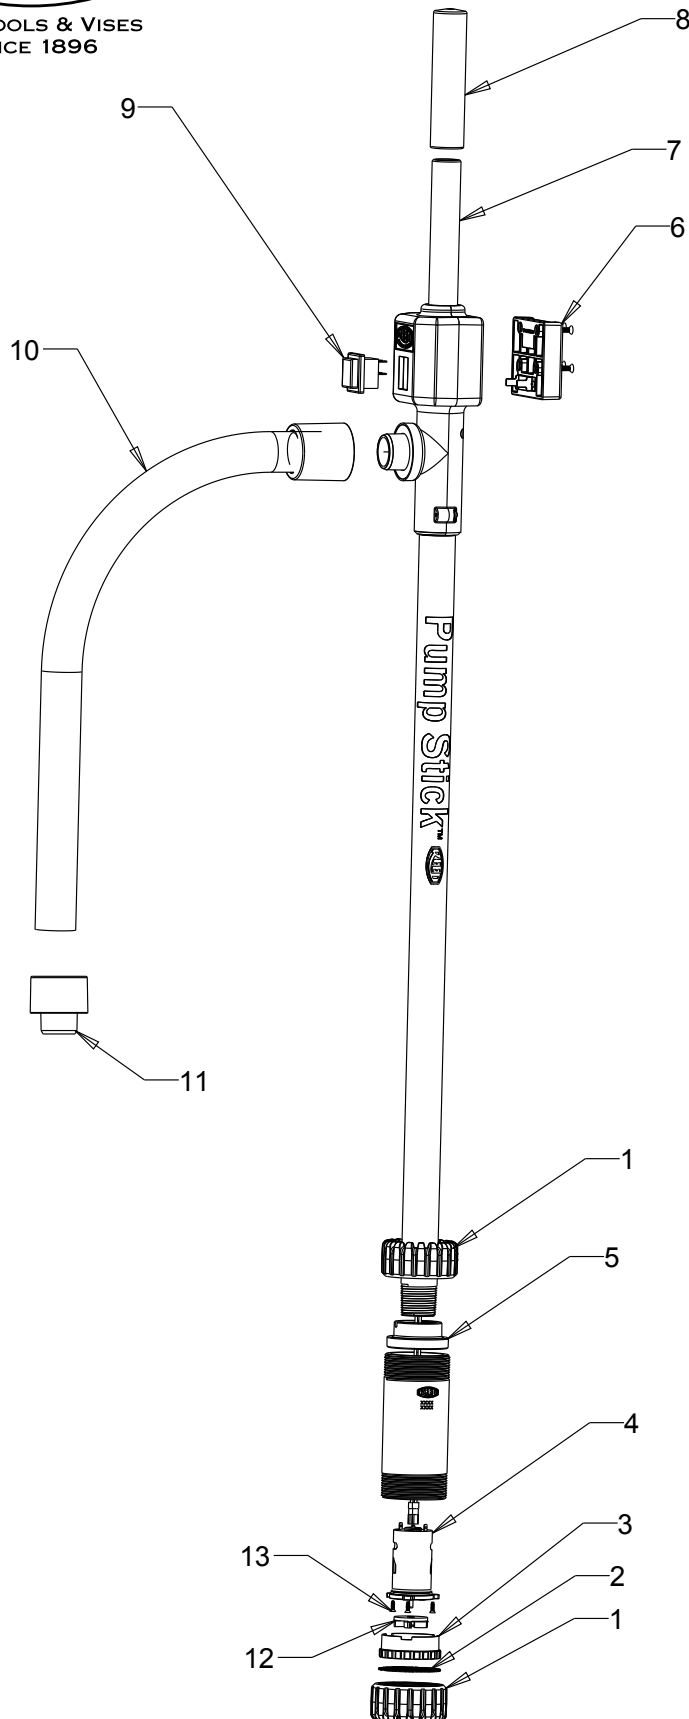

PIPE TOOLS & VISES
SINCE 1896

Pump Stick® Cordless Water Transfer Pump

Replacement Parts

APPLIES TO: 08140, 08141, 08144

Parts List

Ref. No.	Part Number	Description
1	48106	END CAP (2)
2	98198	COARSE SCREEN (standard)
	98166*	MEDIUM SCREEN
	98167*	FINE SCREEN
	98168*	FELT FILTER 100 MICRON
	98188*	MARINE STRAINER
	98189*	DOMED STRAINER
3	48109	SPACER
4	08142	CP15 MOTOR ASSEMBLY**
5	48105	UNION
6	98139	STANDARD BOSCH ADAPTER PLATE
	98140*	DEWALT ADAPTER PLATE
	98141*	MILWAUKEE ADAPTER PLATE
	98149*	MAKITA ADAPTER PLATE
7	98132	STANDARD HANDLE 6 INCH
	98184*	HANDLE 24 INCH W/GRIP
8	40095	HANDLE GRIP
9	48118	SWITCH
10	98143	HOSE 2FT (standard)
	98144*	HOSE 4FT
	98145*	HOSE 7FT
11	98147*	HOSE COUPLING
12	48108	IMPELLER
13	48127	MOTOR MOUNTING SCREWS (3)

* Optional Parts

** Motor Assembly includes motor, motor mount (with screws), and impeller.

Units shipped after April 2021 include 98198 Coarse Screen, installed.