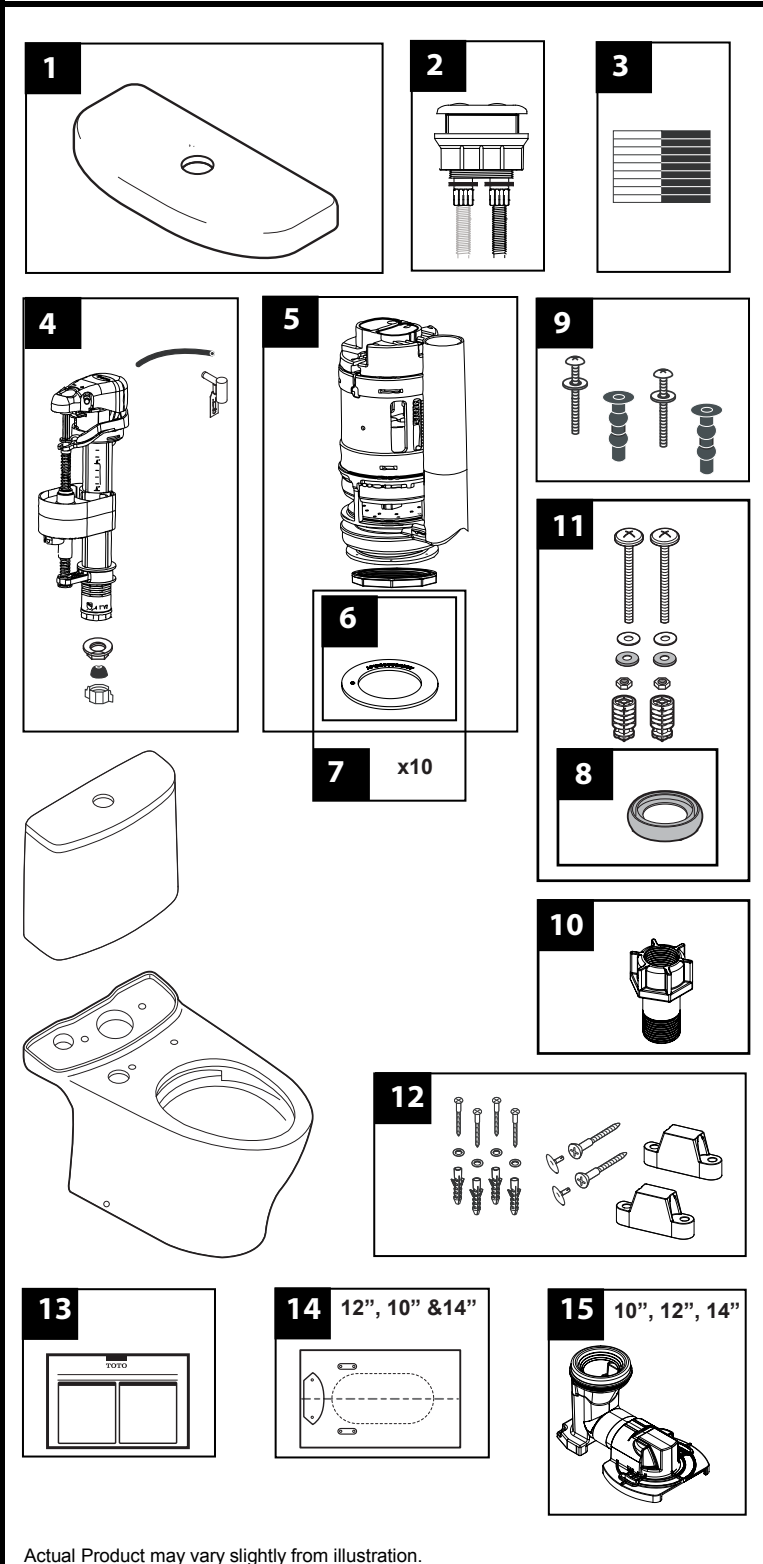

Aquia® IV 1.0 & 0.8 Gpf Toilet, Elongated, DynaMax™ Tornado Flush®, Unifit Rough-In, Push button, (including CeFIONtect™)

Item	Part	Description
1	TCU446CRU#01	Tank Lid w/ Velcro Tape - Cotton White
	TCU446CRU#03	Tank Lid w/ Velcro Tape - Bone
	TCU446CRU#11	Tank Lid w/ Velcro Tape - Colonial White
	TCU446CRU#12	Tank Lid w/ Velcro Tape - Sedona Beige
	TCU446CRU#51	Tank Lid w/ Velcro Tape - Ebony
2	THU735#CP-A	Push Button Assembly - Chrome Plated
3	THU107	Velcro tape
4	TSU83.07-A	Fill Valve Assembly
5	THU737-A	Flush Valve Assembly, 1.0 GPF
6	9BU112E-A	Flush Valve Seal Gasket (1 piece)
7	THU744	Flush Valve Seal Gasket (10 pieces)
8	9BU109E-A	Tank to Bowl Gasket
9	THU651N	Seat Top Mounting Hardware
10	9AU321-A	Washlet Adapter
11	THU741-A	Tank to Bowl Mounting Hardware
12	THU742#01-A	Toilet Mounting Hardware (for #01 & #11)
	THU742#03-A	Toilet Mounting Hardware
	THU742#12-A	Toilet Mounting Hardware
	THU742#51-A	Toilet Mounting Hardware
13	0GU179	Installation Instruction
14	0GU181-A	12" Unifit Rough-In Template
	0GU182-A	10" & 14" Unifit Rough-In Template
15	TSU08W.10	Unifit Rough-In 10"
	TSU08W.12	Unifit Rough-In 12"
	TSU08W.14	Unifit Rough-In 14"

Note:

Product Number Explanations		
Two-Piece Toilet	Tank	Bowl
(CST) Gravity Type Toilet	(ST) Tank	(CT) Bowl
(MS) Toilet & Seat Combo	(446) Model	(446) Model
(MW) Toilet & Washlet Combo	(U) 1.0 GPF	(C) DynaMax™
(446) Model	(M) Dual flush	Tornado Flush®
(C) DynaMax™ Tornado Flush®		(U) 1.0 GPF
(U) 1.0 GPF		(G) CeFIONtect™
(M) Dual flush		(T40) Washlet+
(G) CeFIONtect		