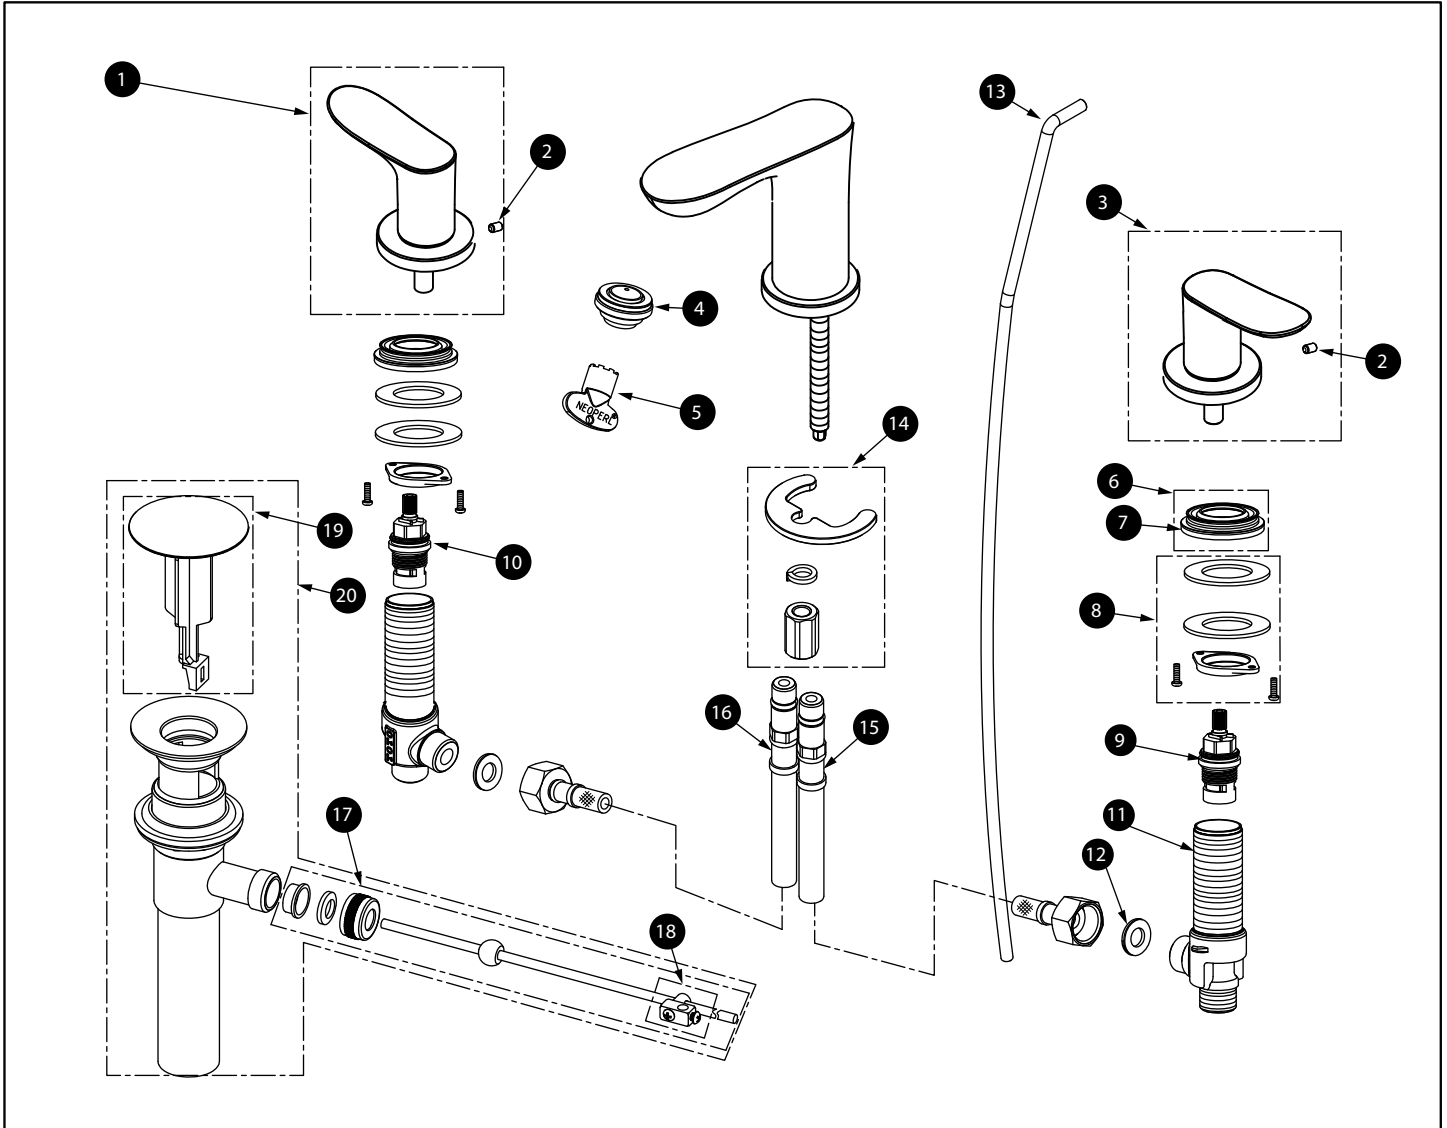

GO Widespread Lavatory Faucet

* Please specify finish when ordering

Item	Part	Description
1*	THP5397#\$\$	Handle (Hot)
2	THP4365	Set Screw
3*	THP5398#\$\$	Handle (Cold)
4	THP5164	Aerator
5	THP5118	Aerator Key
6	THP5165	Collar
7	THP5166	Foam Gasket
8	THP5167	Rubber Gasket + Metal Washer + Mounting Nut + Mounting Screws
9	THP5168	Cartridge (COLD)
10	THP5169	Cartridge (HOT)
11	THP5170	Valve Body
12	THP5171	Gasket
13*	THP5119#\$\$	Drain Lift Rod
14	THP5120	Spout Mounting Hardware
15	THP5172	Supply Hose (COLD)
16	THP5173	Supply Hose (HOT)
17	THP5123	Pivot Arm+Bushings
18	THP5124	Drain Lift Rod Connecting Part
19*	THP5125#\$\$	Plunger
20*	THP5126#\$\$	Drain Assembly

LEGEND
\$\$ = Denotes Finish
#CP = Polished Chrome
#BN = Brushed Nickel
#PN = Polished Nickel