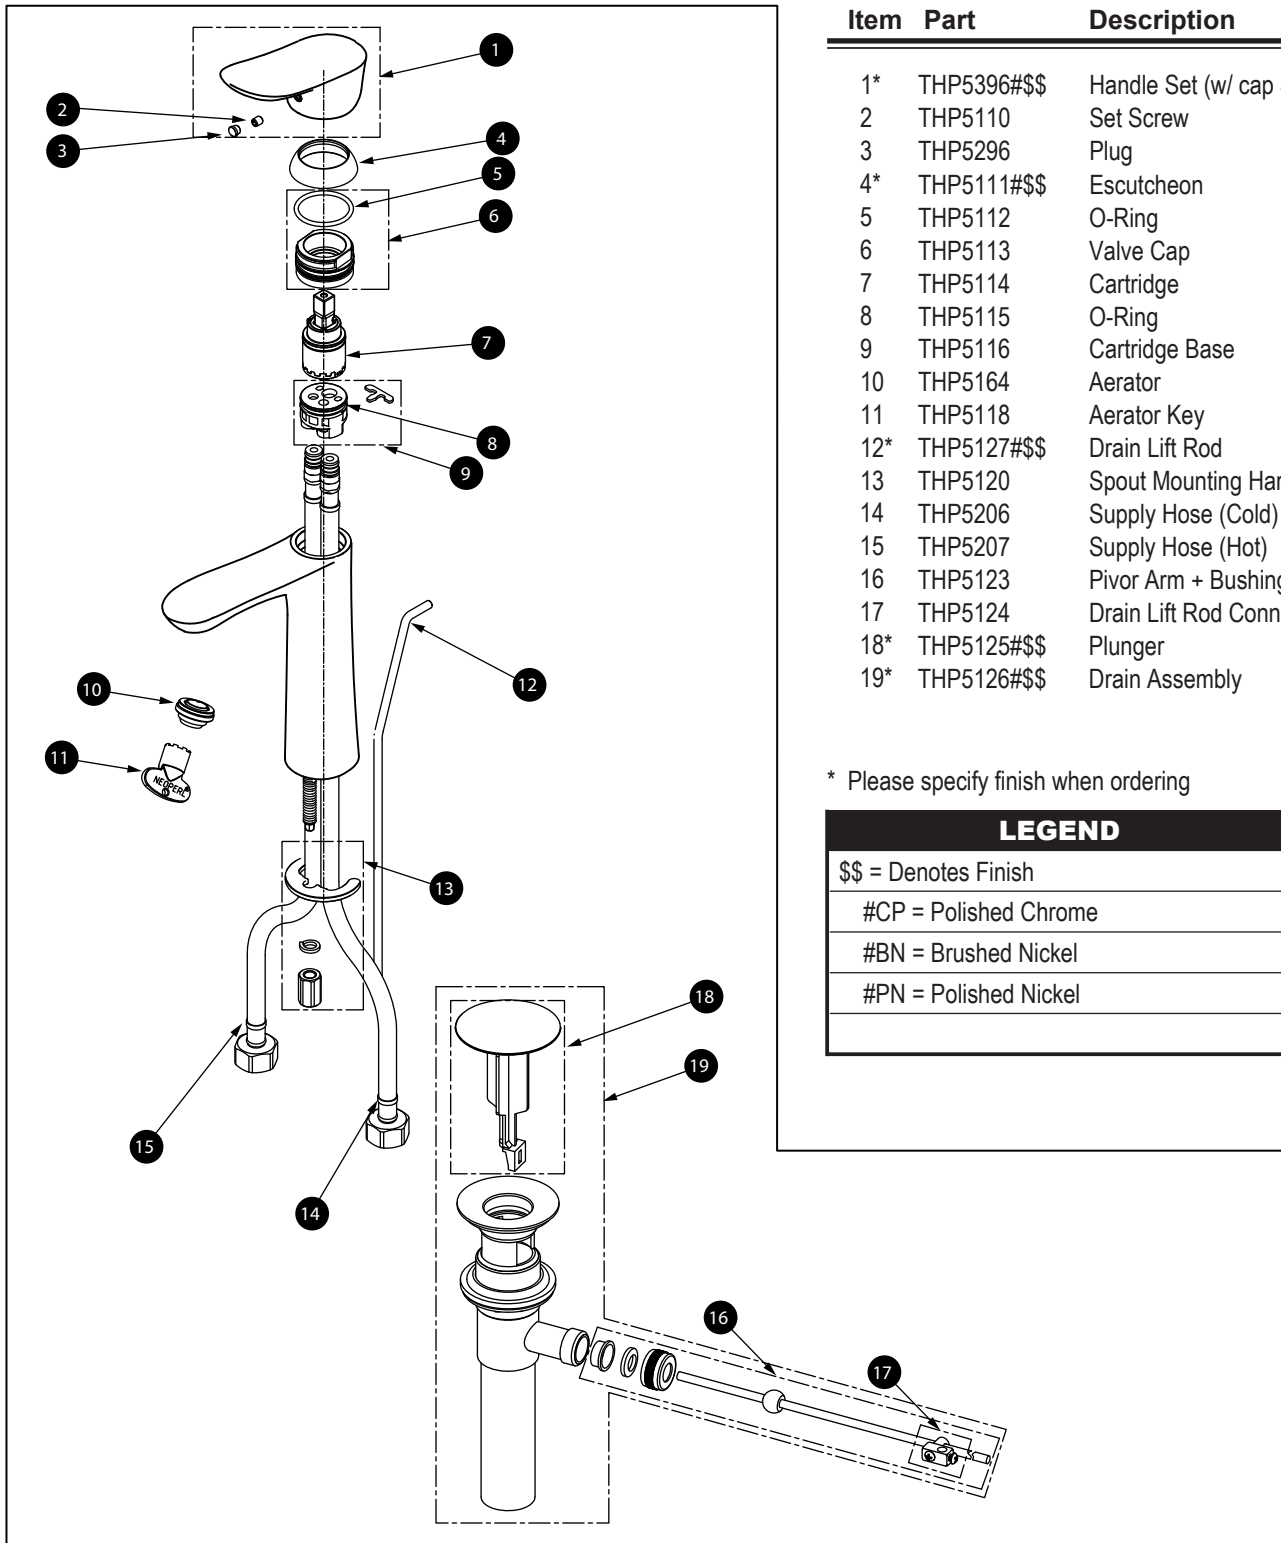

GO Single Handle Lavatory Faucet(M)

Item	Part	Description
1*	THP5396#\$\$	Handle Set (w/ cap & screw)
2	THP5110	Set Screw
3	THP5296	Plug
4*	THP5111#\$\$	Escutcheon
5	THP5112	O-Ring
6	THP5113	Valve Cap
7	THP5114	Cartridge
8	THP5115	O-Ring
9	THP5116	Cartridge Base
10	THP5164	Aerator
11	THP5118	Aerator Key
12*	THP5127#\$\$	Drain Lift Rod
13	THP5120	Spout Mounting Hardware
14	THP5206	Supply Hose (Cold)
15	THP5207	Supply Hose (Hot)
16	THP5123	Pivot Arm + Bushings
17	THP5124	Drain Lift Rod Connecting Part
18*	THP5125#\$\$	Plunger
19*	THP5126#\$\$	Drain Assembly

* Please specify finish when ordering

LEGEND
\$\$ = Denotes Finish
#CP = Polished Chrome
#BN = Brushed Nickel
#PN = Polished Nickel