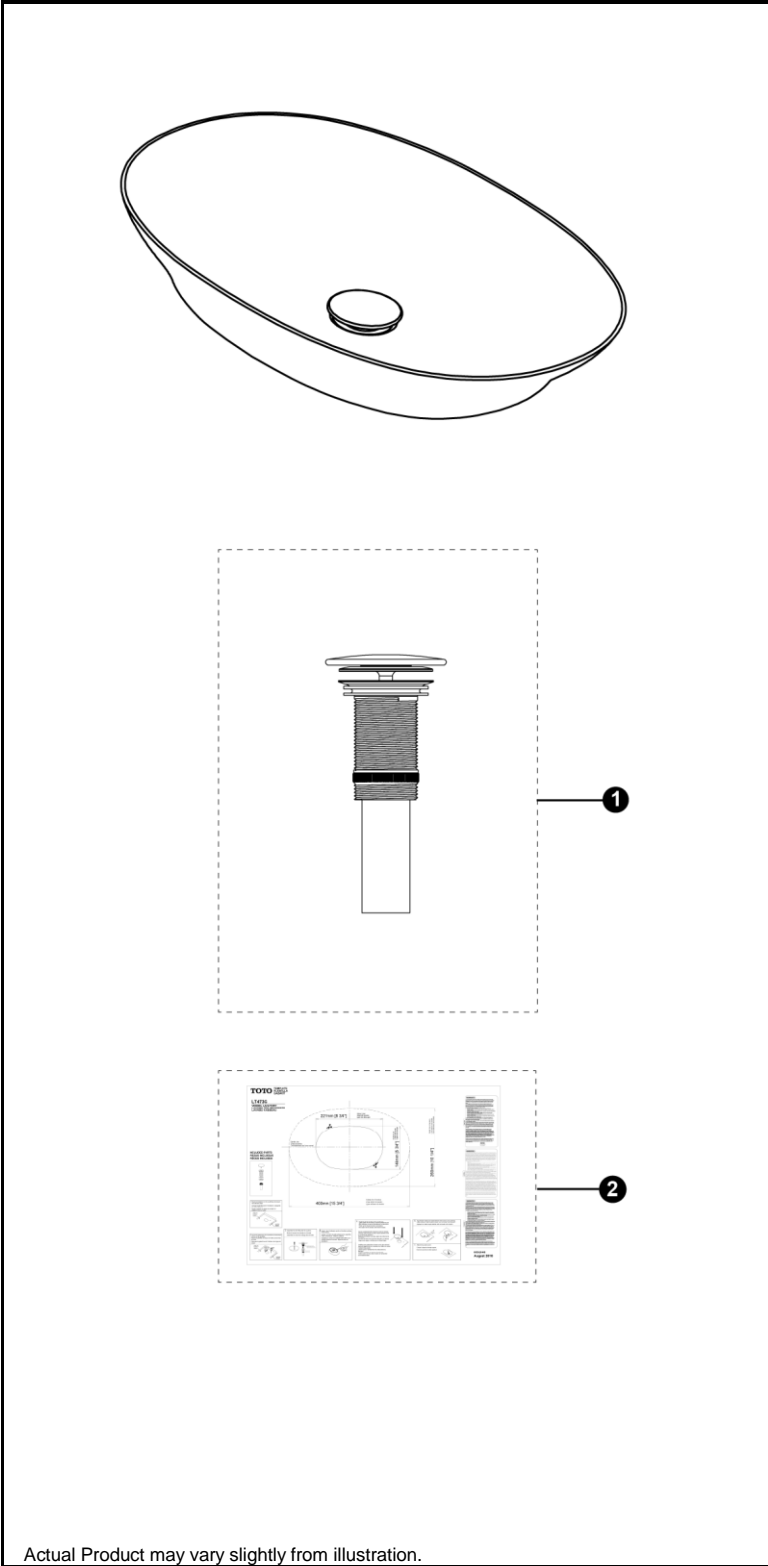

LT473G
LT474G

**Kiwami®
Oval Vessel Lavatory
(including CEFIONTECT®)**

Item	Part	Description
1	THU734#01-A	Drain Fitting Assembly
2	0GU540	Template/Instructions LT473G
	0GU541	Template/Instructions LT474G

Note:

Product Number Explanations	
<u>Vessel Lavatory</u>	<u>Colors</u>
(LT) Lavatory	(#01) Cotton
(473) Model	
(474) Model	
(G) CEFIONTECT®	

Actual Product may vary slightly from illustration.