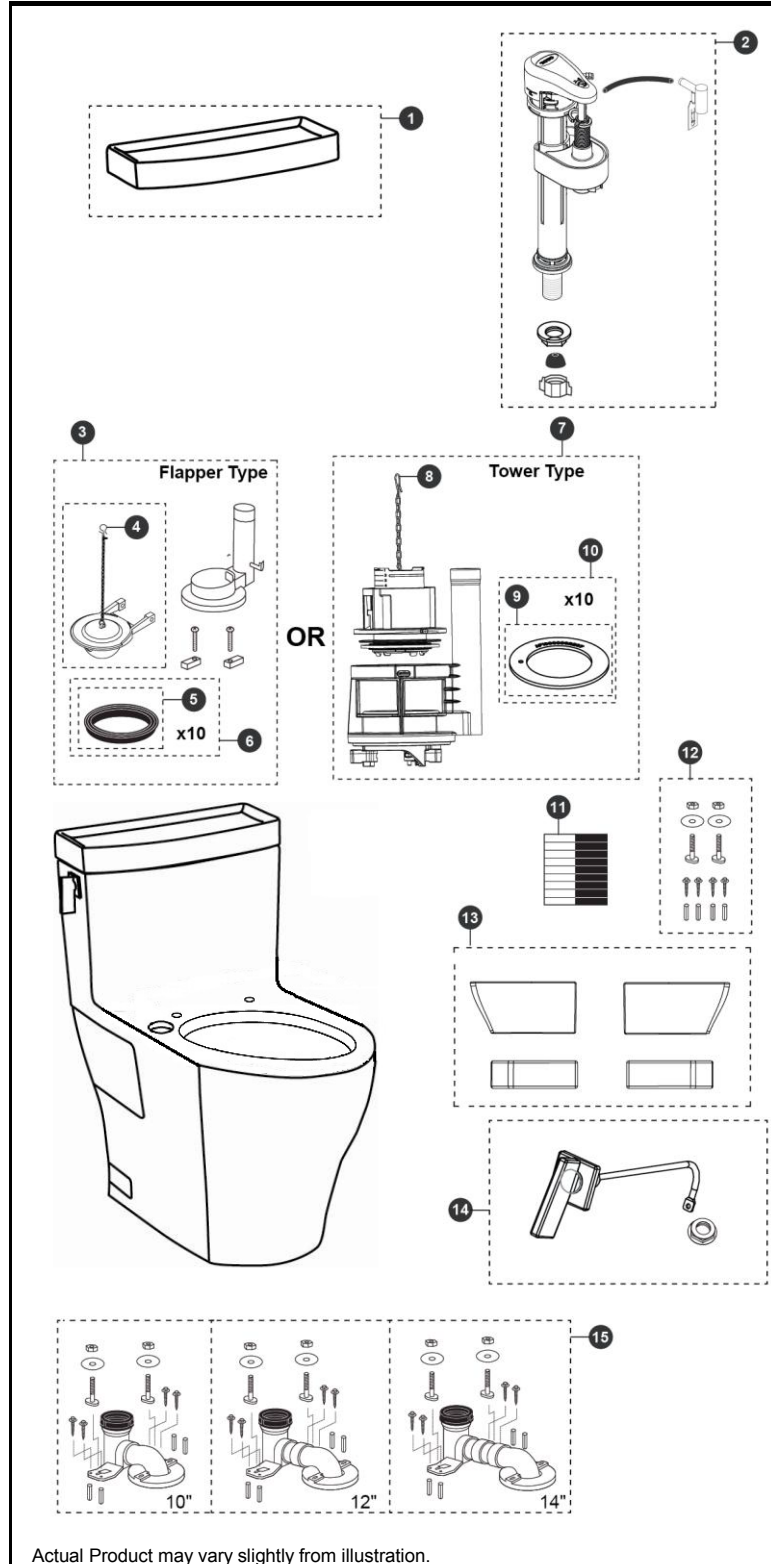

MS624124CEF(G), MS624214CEF(G), MS624234CEFG, MW6243046CEFG & MW6243056CEFG

MS624124CEFG
MS624234CEFG
CST624CEFGT40

MS624124CEF
CST624CEFT40

MS624214CEFG
CST624CEFG
CST624CEFGT

MS624214CEF
CST624CEF
CST624CEFT

MW6243046CEFG
MW6243056CEFG

Legato® Washlet + 1.28 Gpf Toilet, Elongated, Tornado Flush™, UniFit Rough-In, Universal Height, (including CeFIONtect™)

Item	Part	Description
1	TCU624CRE#01	Tank Lid - Cotton
	TCU624CRE#03	Tank Lid - Bone
	TCU624CRE#11	Tank Lid - Colonial White
	TCU624CRE#12	Tank Lid - Sedona Beige
	TCU624CRE#51	Tank Lid - Ebony
2	TSU51A	Fill Valve
3	THU013P	Flush Valve
4	THU500S	Flapper w/ Chain
5	9BU002E	Flush Valve Gasket (1 piece)
6	THU097	Flush Valve Gasket (10 pieces)
7	THU451.10A-A	Drain Valve
8	THU440-A	Flush Tower
9	THU407	Seal Gasket (1 piece)
10	THU370	Seal Gasket (10 pieces)
11	THU234	Velcro Tape
12	THU020	UniFit Mounting Set
13	THU344#01	Side Plates w/ Velcro Tape - Cotton
	THU344#03	Side Plates w/ Velcro Tape - Bone
	THU344#11	Side Plates w/ Velcro Tape - Colonial White
	THU344#12	Side Plates w/ Velcro Tape - Sedona Beige
	THU344#51	Side Plates w/ Velcro Tape - Ebony
14	THU312N#CP	Trip Lever - Chrome Plated
	THU312N#BN	Trip Lever - Brushed Nickel
	THU312N#PN	Trip Lever - Polished Nickel
15	TSU03W.10R	UniFit - 10" Rough-in
	TSU03W.12R	UniFit - 12" Rough-in
	TSU03W.14R	UniFit - 14" Rough-in

Note:

Product Number Explanations

One-Piece Toilet

(MS) Toilet & Seat Combination	(C) Tornado Flush™
(MW) Toilet & Washlet Combination	(E) 1.28gpf / 4.8 Lpf
(624) Toilet Model	(F) Universal Height
(234) Seat Model	(G) CeFIONtect™
(214) Seat Model	(T) Drain Valve Tower Type
(124) Seat Model	(T40) Washlet +