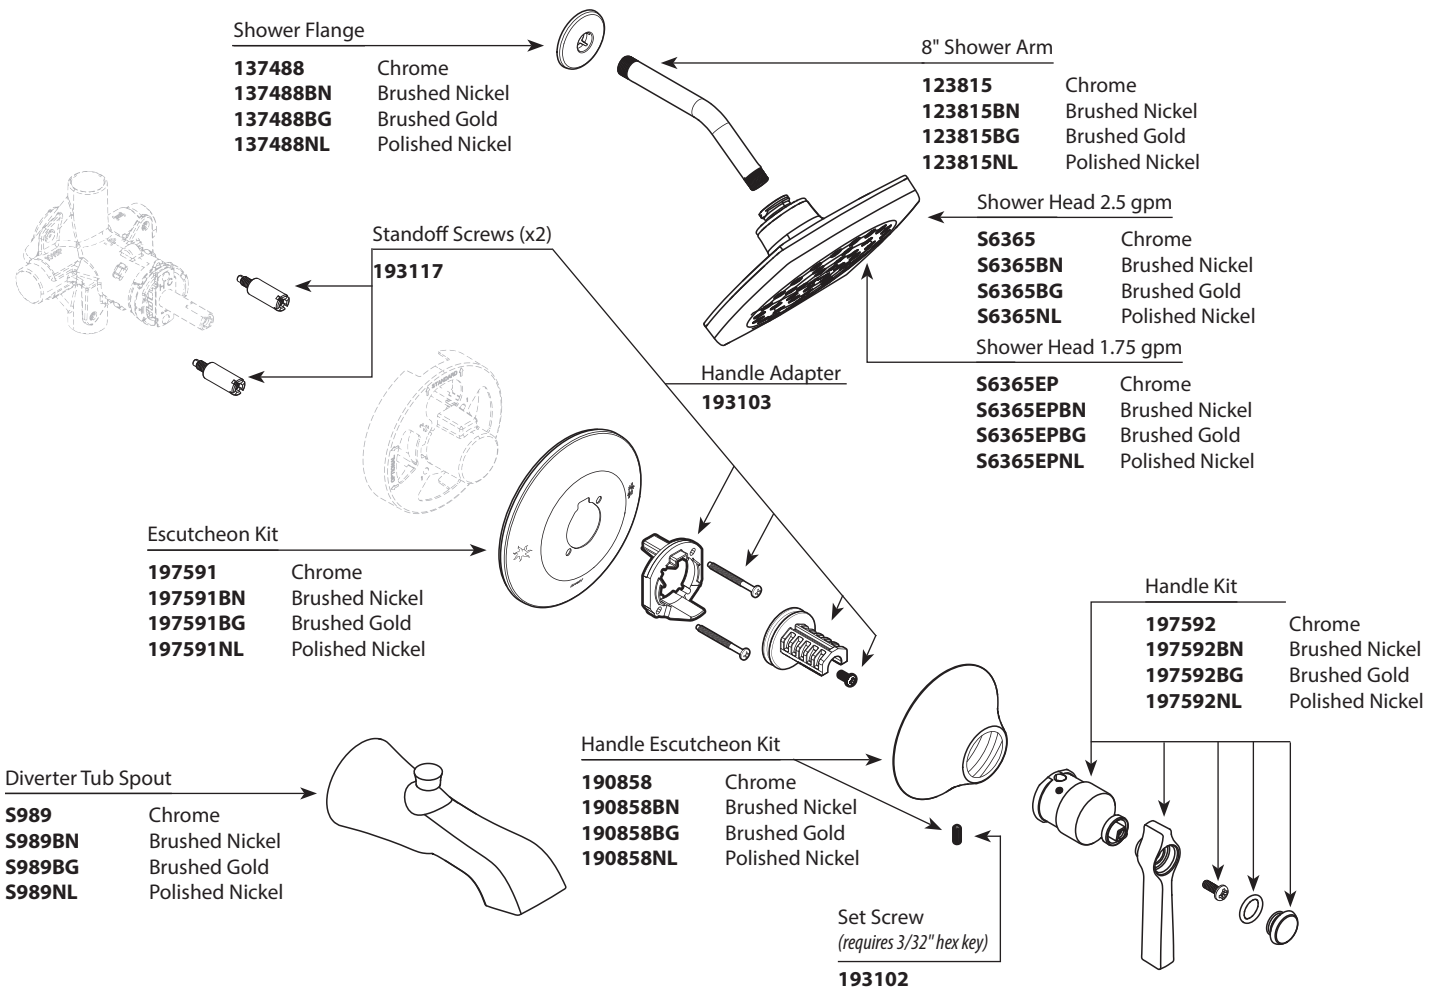

- Order by Part Number
- Trim can be used with 62300 series or 2500 series valve

<b>FLARA™</b>			
<b>Single-Handle Posi-Temp® Trim</b>			
<b>Valve Trim Only</b>	<b>Shower Trim Only</b>	<b>Tab Shower Trim</b>	<b>Finish</b>
TS2911	TS2912	TS2913	Chrome
TS2911BN	TS2912BN	TS2913BN	Brushed Nickel
TS2911BG	TS2912BG	TS2913BG	Brushed Gold
TS2911NL	TS2912NL	TS2913NL	Polished Nickel
	TS2912EP	TS2913EP	Chrome
	TS2912EPBN	TS2913EPBN	Brushed Nickel
	TS2912EPBG	TS2913EPBG	Brushed Gold
	TS2912EPNL	TS2913EPNL	Polished Nickel
	TS2912NH	TS2913NH	Chrome
	TS2912NHBN	TS2913NHBN	Brushed Nickel
	TS2912NHBG	TS2913NHBG	Brushed Gold
	TS2912NHNL	TS2913NHNL	Polished Nickel

EP = 1.75gpm head  
NH = no head

Optional Handle Extension Kit

**193114**