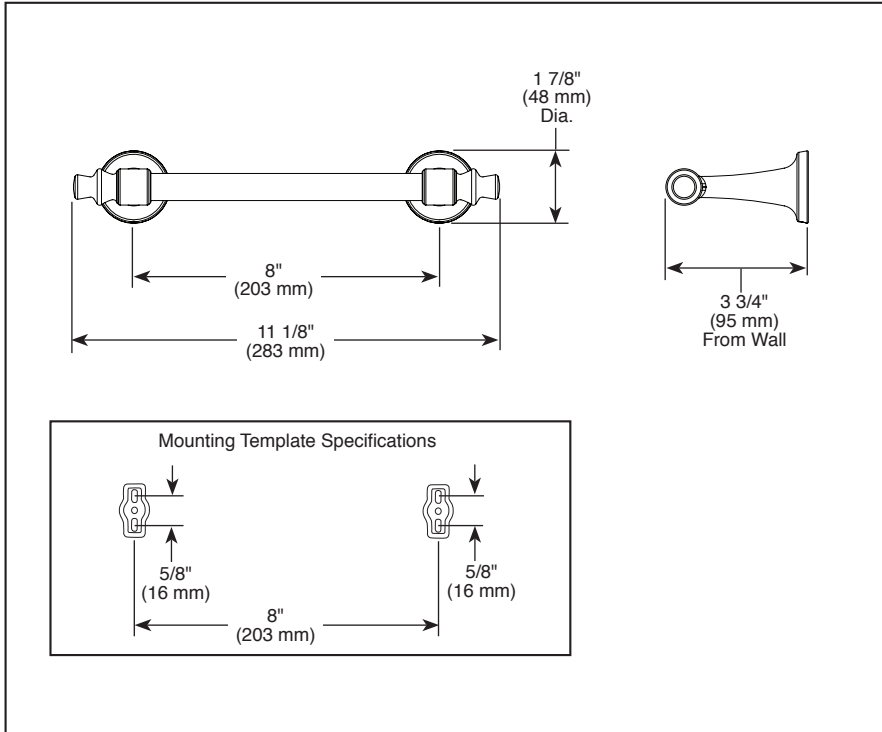

see what Delta can doSM

ACCESSORIES

- Dorval™ Bath Collection
- 8" Towel Bar

Submitted Model No.: _____

Specific Features: _____

▲ Designate Proper Finish Suffix

STANDARD SPECIFICATIONS:

- Wood blocking is preferable behind all wall surfaces. If wood blocking is not available, the following fasteners are suggested: Tile/Masonry-Plastic or lead Anchors Plaster/drywall-Toggle bolts.
- Mounting hardware and mounting template included with product.