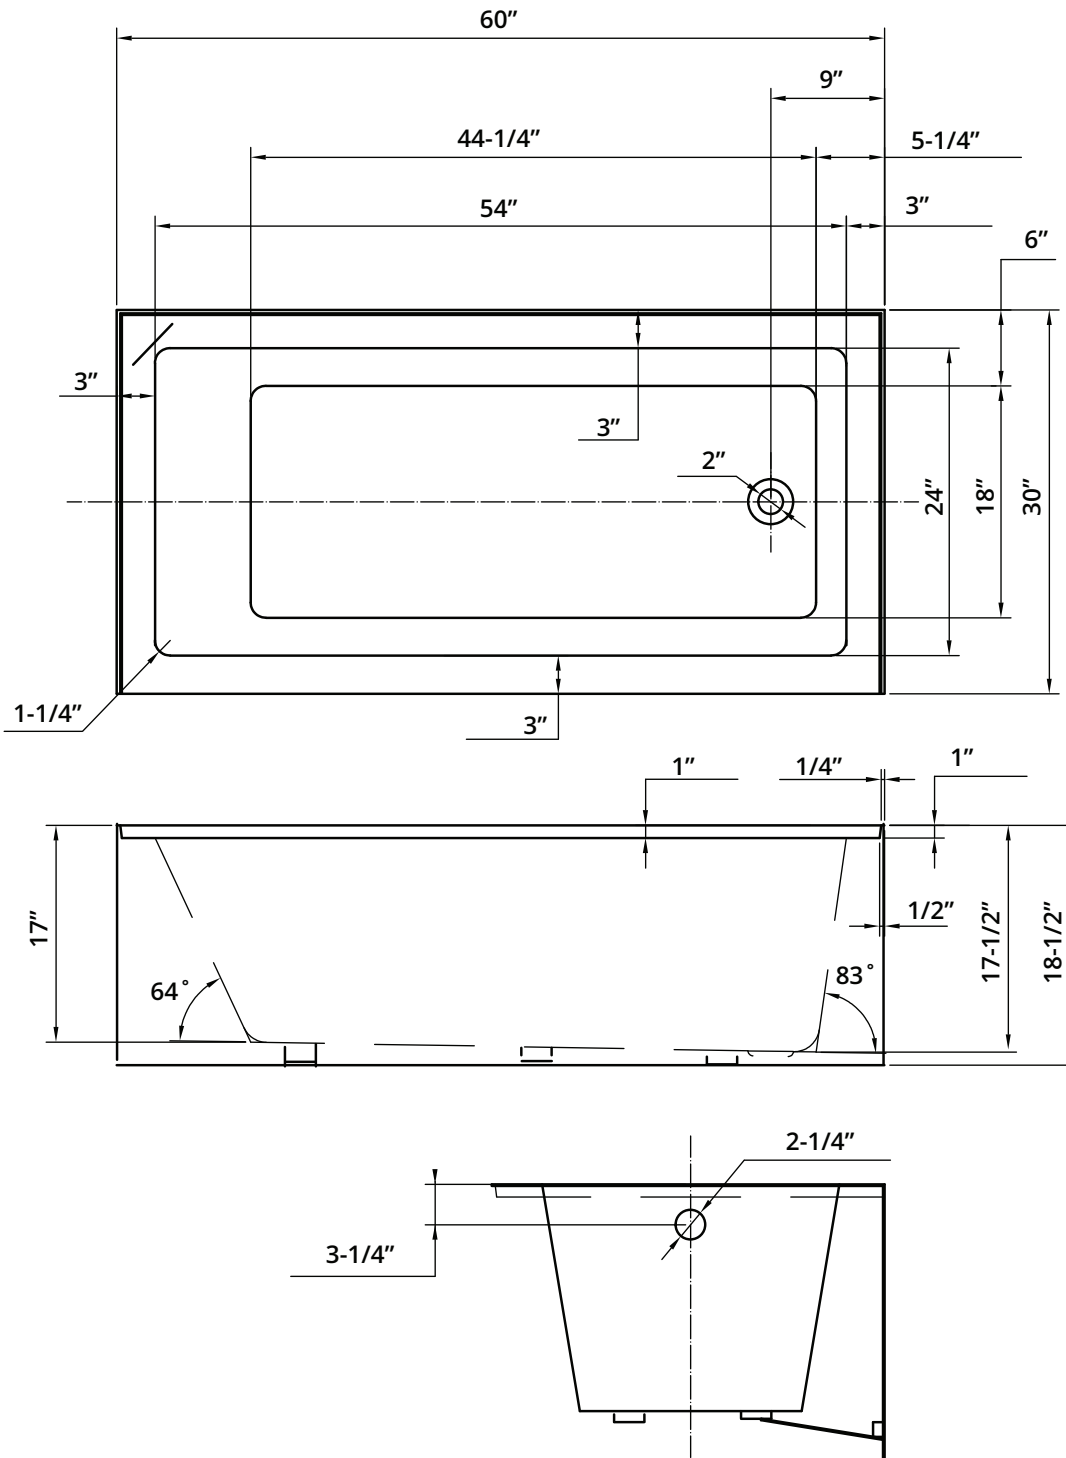

TAS6030

60" x 30"

Acrylic Soaker Bath Tub

Features:

- Soft curved, acrylic bath
- High gloss for easy cleaning
- Corner drain

Model #TAS6030

Structure: Built-In

Material: Glossy Acrylic

Color: White

Tub Length: 60"

Tub Width: 30"

Tub Height: 18"

Weight Uncrated: 52.8 lbs.

This classic soaking alcove tub in high gloss white is designed to be built into an alcove. This bathtub offers an attractive design with the strength and durability of acrylic. This bathtub also features a built-in, reinforced bathtub support to enhance installation and performance.

TAS6030 60" x 30" x 18" Acrylic Soaker Bath Tub

Length: 60"

Width: 30"

Height: 18"

Weight: 52.8 lbs.

Capacity: 61 gal.

Certifications:

Right - #TAS6030R