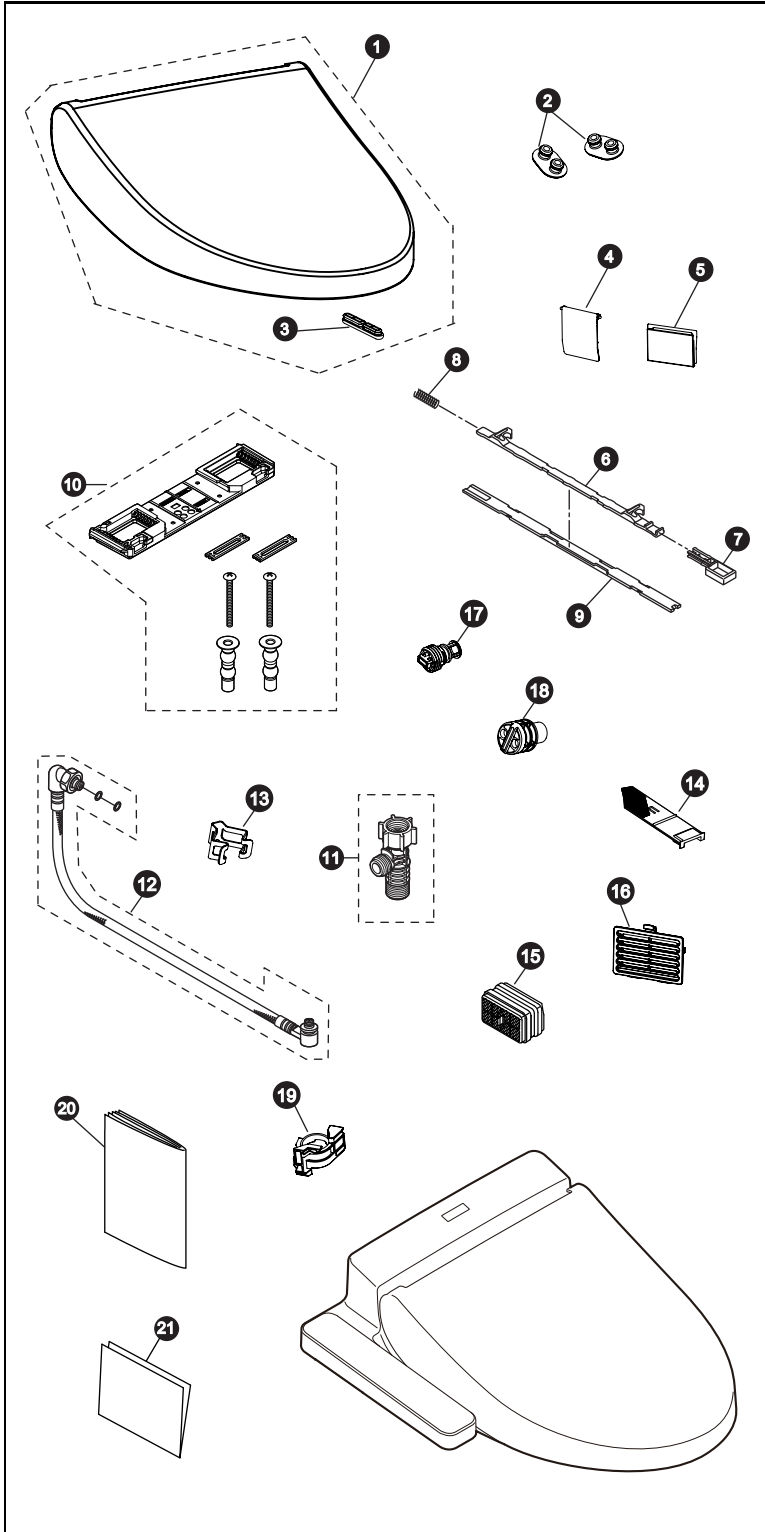

# SW2033(R) & SW2034

## WASHLET® C100

SW2033 Round  
 SW2033R Round  
 SW2034 Elongated

Items	Parts	Description
1	THU9802#01	Lid Assembly (Elongated: SW2034) - Cotton
	THU9802#12	Lid Assembly (Elongated: SW2034) - Sedona Beige
	THU9803#01	Lid Assembly (Round: SW2033) - Cotton
	THU9803#12	Lid Assembly (Round: SW2033) - Sedona Beige
	THU9803#01	Lid Assembly (Round: SW2033R) - Cotton
	THU9803#12	Lid Assembly (Round: SW2033R) - Sedona Beige
2	THU9337	Seat Bumpers
3	THU9806	Lid Bumper
4	THU9810	Wand Door
5	THU9811	Dryer Door
6	THU9363	Lever
7	THU9848	Lever Button
8	THU9480	Lever Spring
9	THU9847	Lever Cover
10	THU6510	Base Plate Assembly
11	THU6234	T-Connector
12	THU9831	Water Supply Hose
13	THU9484	Quick Connection Clip
14	THU9619	Deodorizer Air Filter
15	THU9476	Deodorizer Cartridge
16	THU9814	Deodorizer Louver
17	THU9833	Water Strainer
18	THU9341	Drain Plug
19	THU9846	Water Supply Connection Cover
20	THU9855	Instruction Manual
21	THU9856	Installation Manual

### Product Number Explanations

**WASHLET® Seat**

(SW) WASHLET®  
 (2033) Round Model  
 (2033R) Round Model  
 (2034) Elongated Model

**Colors**

(#01) Cotton  
 (#12) Sedona Beige

Actual Product may vary slightly from illustration.